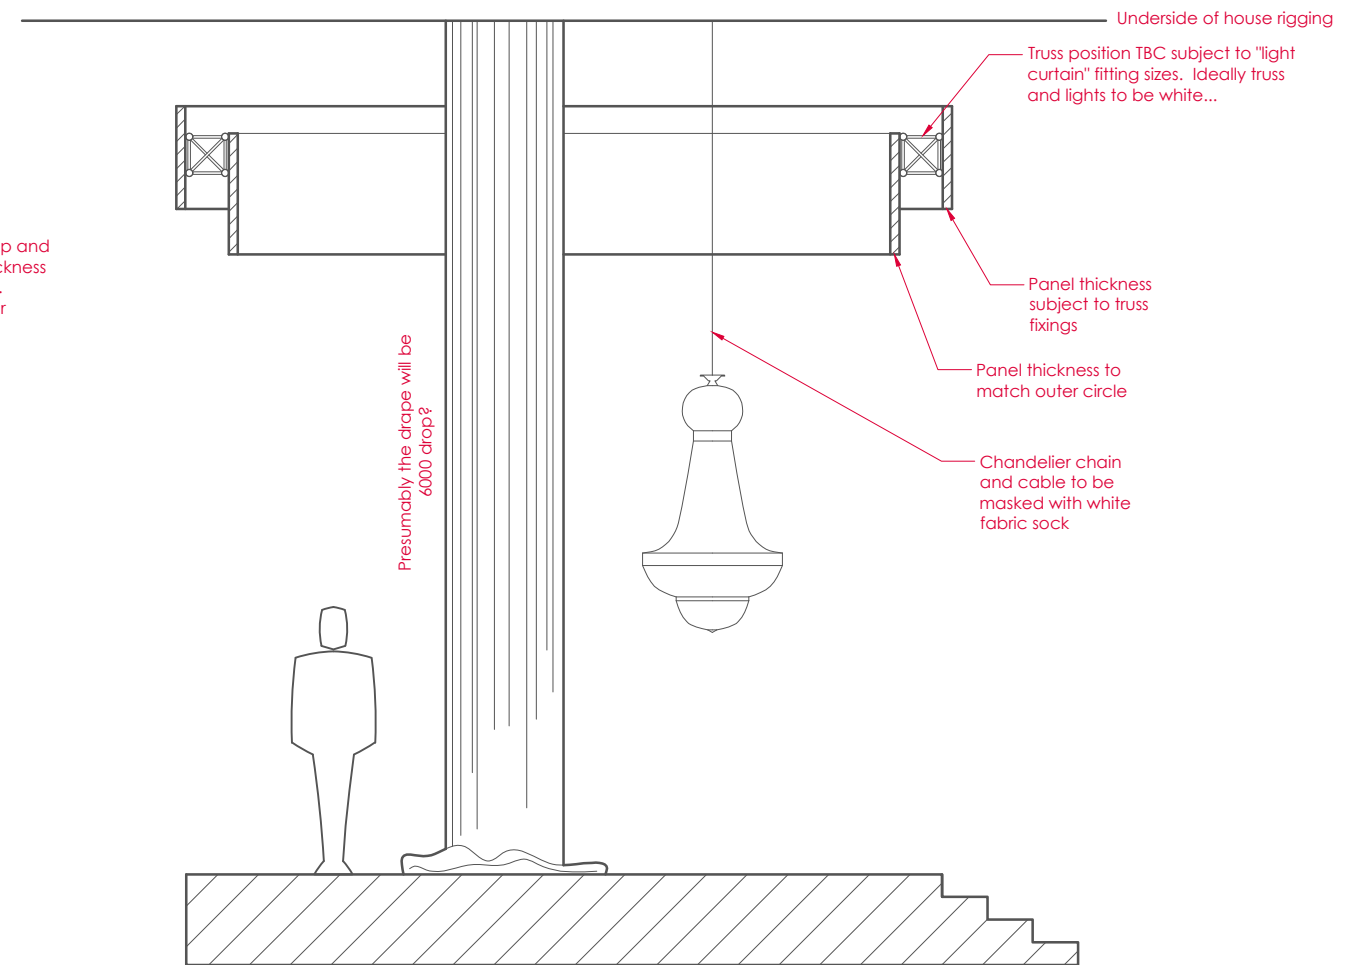

-  Concept Hire "High Glass Table" 8 No.  
Concept Hire "Vienna Stools - white" 16 No.
-  Concept Hire "High Glass Table" 10 No.
-  Concept Hire "Corrine High Table White" with ironed white table cloth 7 No.  
Concept Hire "Vienna Stools - white" 42 No.
-  Concept Hire "Surf Table Chrome" (white 800mm top) with ironed white table cloth 29 No.  
Concept Hire "Leo Chair White" Chairs 116 No.
-  Concept Hire "Penta Sofa White" 2 No.
-  Concept Hire "Penta Armchair White" 1 No.
-  Concept Hire "Capri Sofa" -white 8 No.
-  Concept Hire "Rectangle Glass Coffee Table - white" 9 No.
-  Concept Hire "Solace Long Curve" white 16 No.
-  Concept Hire "Solace Double Seat" white 32 No.
-  6200 drop white fabric with 100% fullness 2 No.
-  Palmbrokers 4m high x 15m dia. artificial tree in white planter (with foliage under-planting) 8 No.
-  Lille Cordless Light with bronze pleated shade 74 No. (one per circular or coffee table and two per rectangular high table)
-  Hex Cordless Light with gold surround 20 No. (for perimeter of stage)

<b>Partners Seminar</b> 2022  Hall 4, ICC Birmingham	show date : 01-02/03/24 drawn : 12/01/24 scale : 1:NTS of A3 version : 4
Hall Plan	

4 No. needed

Alan Streluk

© www.alanstreluk.co.uk

Specsavers

Partners Seminar 2022	show date : 01-02/03/24 drawn : 12/01/24 scale : 1:33.3 of A3 version : 4
Hall 4, ICC Birmingham	
Wall column detail	

Front elevation

Cross section

Alan Streluk

© www.alanstreluk.co.uk

Specsavers

Partners Seminar 2022	show date : 01-02/03/24 drawn : 12/01/24 scale : 1:50 at A3 version : 4
Hall 4, ICC Birmingham	
Centre stage elevations	

Plan of flown elements

Alan Streluk

© www.alanstreluk.co.uk

Specsavers

Partners Seminar 2022	show date : 01-02/03/24 drawn : 12/01/24 scale : 1:33.3 of A3 version : 4
Hall 4, ICC Birmingham	
Centre stage plan	