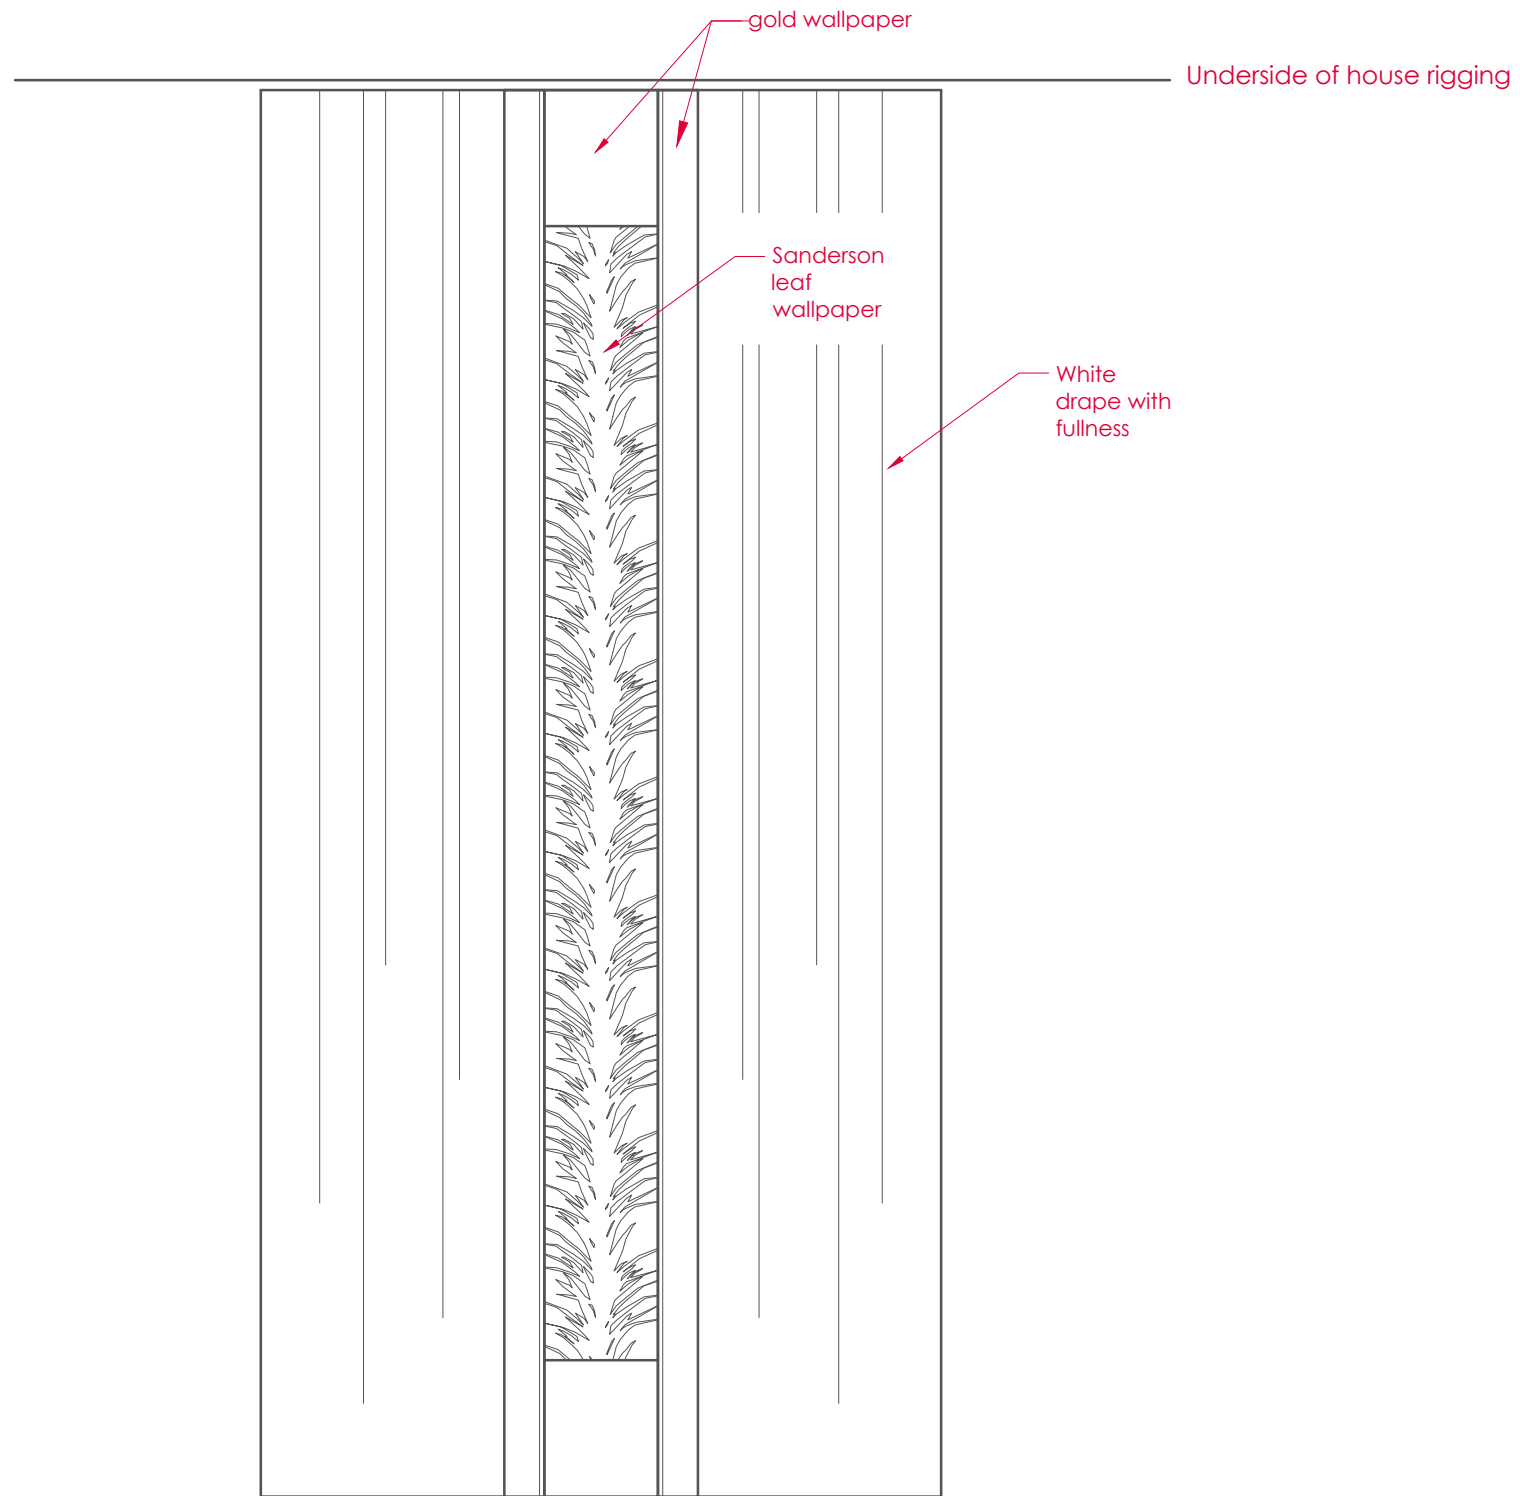

-  Concept Hire "High Glass Table" 8 No.  
Concept Hire "Vienna Stools - white" 16 No.
-  Concept Hire "High Glass Table" 10 No.
-  Concept Hire "Corrine High Table White" with ironed white table cloth 7 No.  
Concept Hire "Vienna Stools - white" 42 No.
-  Concept Hire "Surf Table Chrome" (white 800mm top) with ironed white table cloth 29 No.  
Concept Hire "Leo Chair White" Chairs 116 No.
-  Concept Hire "Penta Sofa White" 2 No.
-  Concept Hire "Penta Armchair White" 1 No.
-  Concept Hire "Capri Sofa" -white 8 No.
-  Concept Hire "Rectangle Glass Coffee Table - white" 9 No.
-  Concept Hire "Solace Long Curve" white 16 No.
-  Concept Hire "Solace Double Seat" white 32 No.
-  6200 drop white fabric with 100% fullness 2 No.
-  Palmbrokers 4m high x 15m dia. artificial tree in white planter (with foliage under-planting) 8 No.
-  Lille Cordless Light with bronze pleated shade 74 No. (one per circular or coffee table and two per rectangular high table)
-  Hex Cordless Light with gold surround 20 No. (for perimeter of stage)

<b>Partners Seminar</b> 2022  Hall 4, ICC Birmingham	show date : 01-02/03/24 drawn : 12/01/24 scale : 1:NTS of A3 version : 4
Hall Plan	

4 No. needed

Alan Streluk

© www.alanstreluk.co.uk

Specsavers

Partners Seminar 2022	show date : 01-02/03/24 drawn : 12/01/24 scale : 1:33.3 of A3 version : 4
Hall 4, ICC Birmingham	
Wall column detail	

Front elevation

Cross section

Alan Streluk

© www.alanstreluk.co.uk

Specsavers

Partners Seminar 2022	show date : 01-02/03/24 drawn : 12/01/24 scale : 1:50 at A3 version : 4
Hall 4, ICC Birmingham	
Centre stage elevations	

Plan of flown elements

Alan Streluk

© www.alanstreluk.co.uk

Specsavers

Partners Seminar 2022	show date : 01-02/03/24 drawn : 12/01/24 scale : 1:33.3 of A3 version : 4
Hall 4, ICC Birmingham	
Centre stage plan	