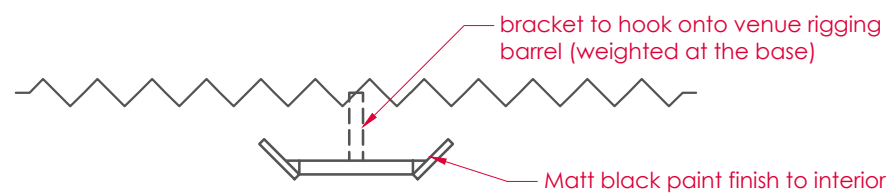

Alan Streluk

© www.alanstreluk.co.uk

Specsavers

Partners Seminar 2022	show date : 01-02/03/24 drawn : 12/01/24 scale : 1:33.3 of A3 version : 4
Hall 4, ICC Birmingham	
Wall column detail