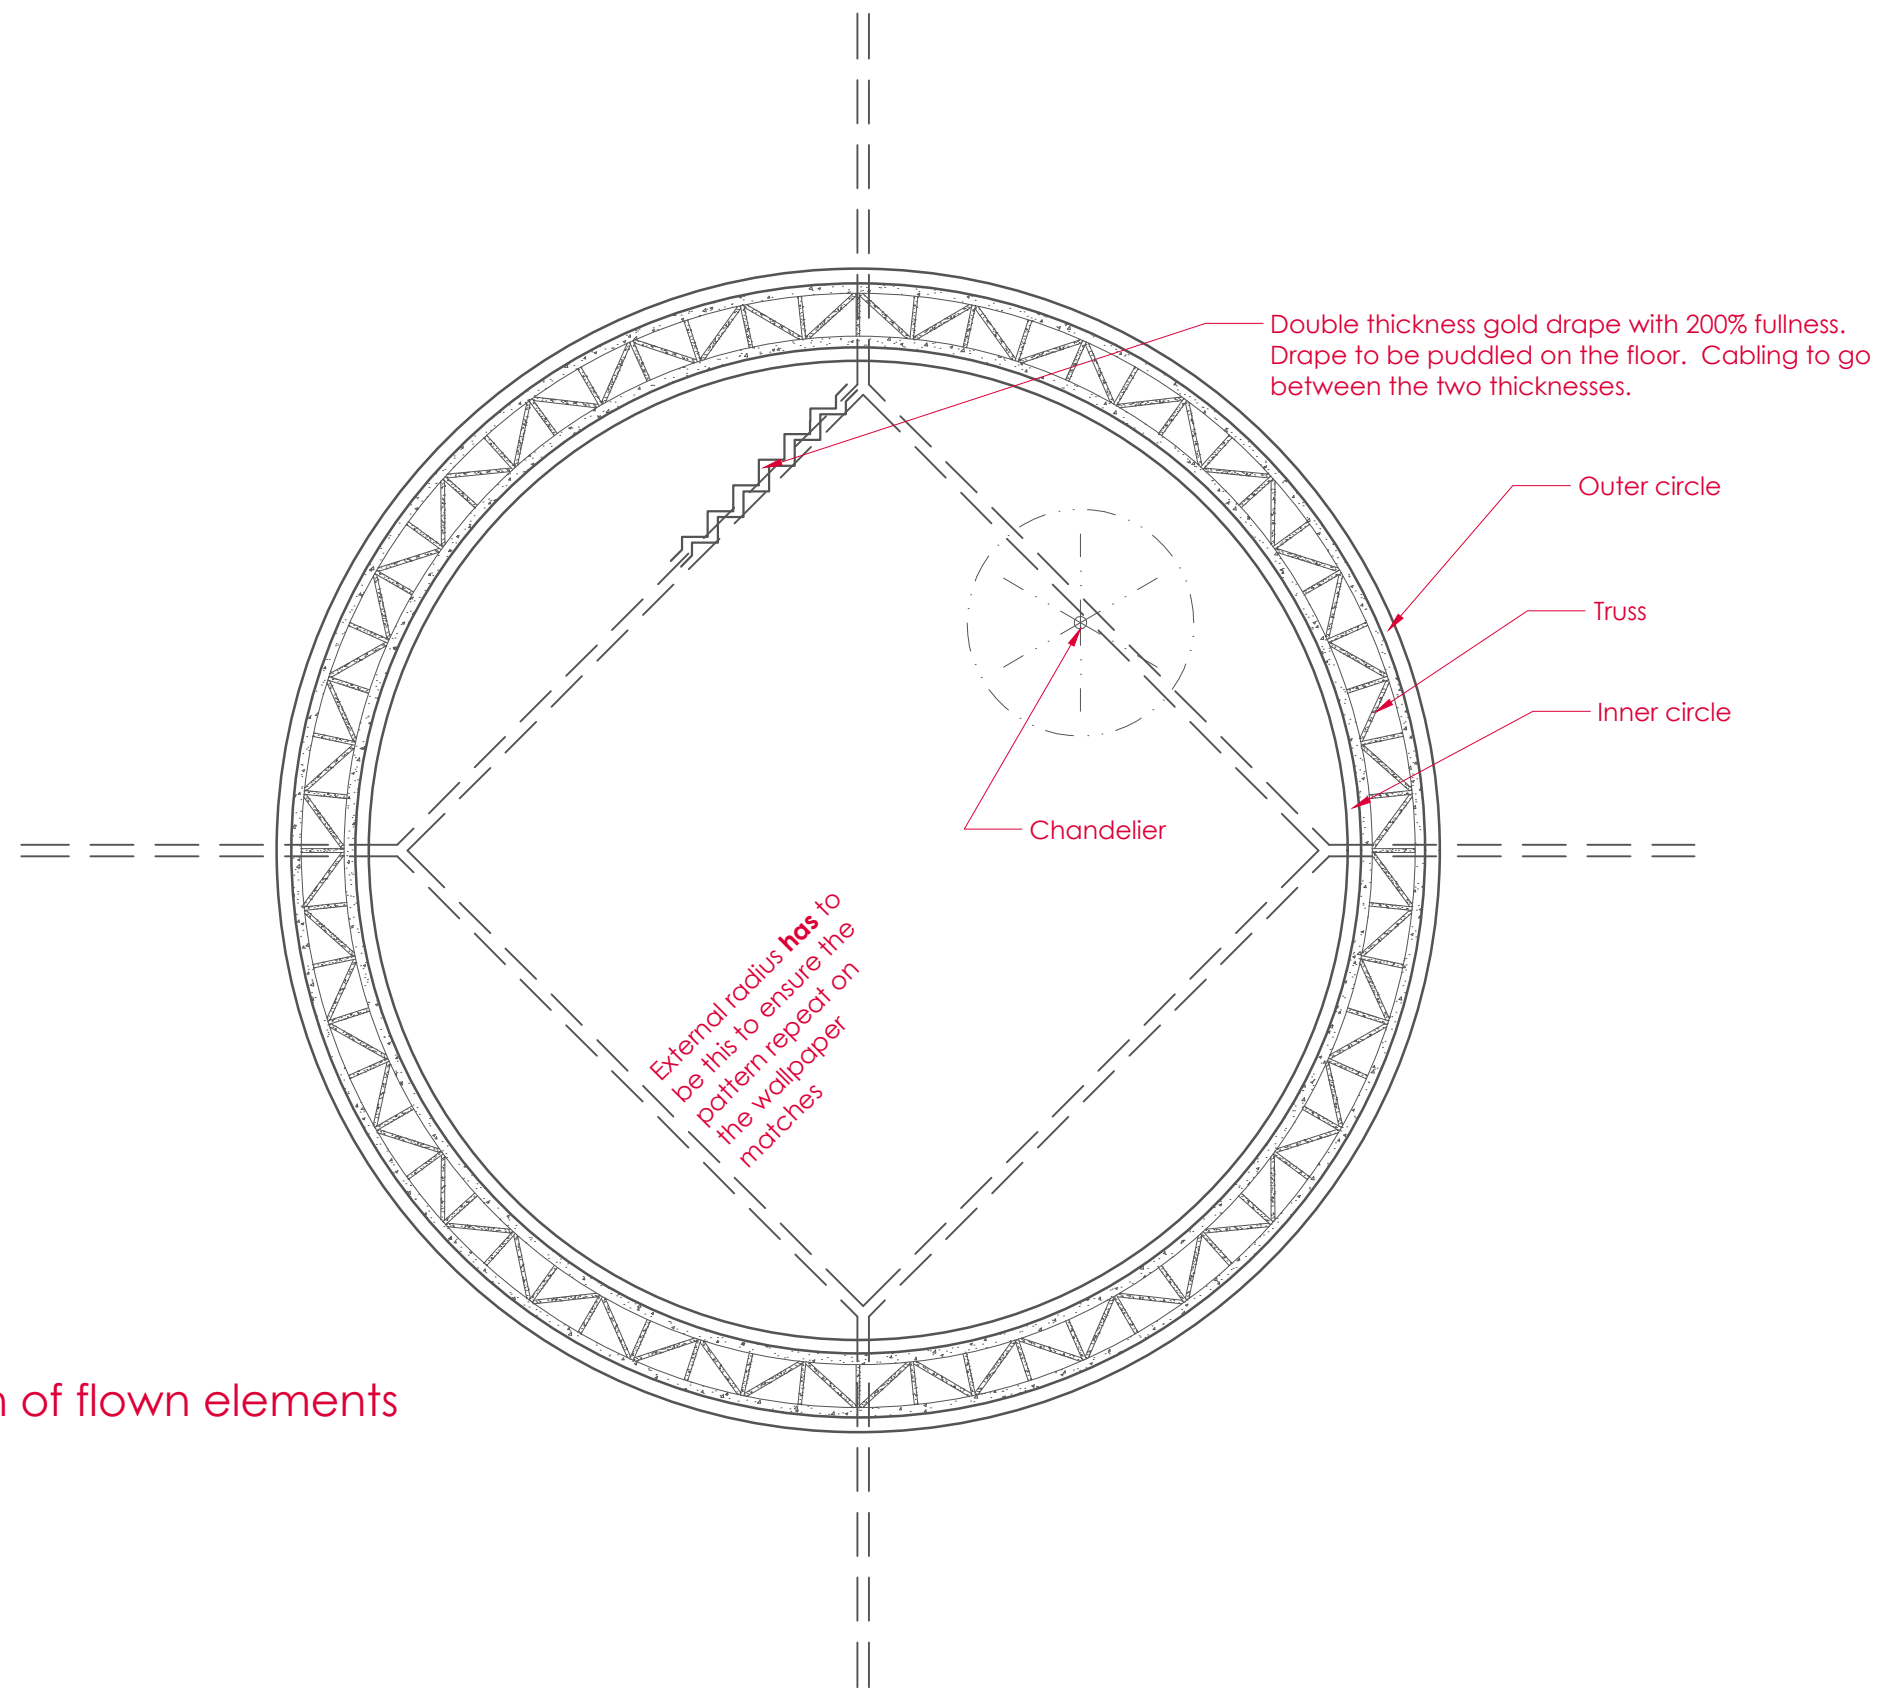

-  Concept Hire "High Glass Table" 8 No.  
Concept Hire "Vienna Stools - white" 16 No.
-  Concept Hire "High Glass Table" 10 No.
-  Concept Hire "Corrine High Table White" with ironed white table cloth 7 No.  
Concept Hire "Vienna Stools - white" 42 No.
-  Concept Hire "Surf Table Chrome" (white 800mm top) with ironed white table cloth 29 No.  
Concept Hire "Leo Chair White" Chairs 116 No.
-  Concept Hire "Penta Sofa White" 2 No.
-  Concept Hire "Penta Armchair White" 1 No.
-  Concept Hire "Capri Sofa" -white 8 No.
-  Concept Hire "Rectangle Glass Coffee Table - white" 9 No.
-  Concept Hire "Solace Long Curve" white 16 No.
-  Concept Hire "Solace Double Seat" white 32 No.
-  6200 drop white fabric with 100% fullness 2 No.
-  Palmbrokers 4m high x 15m dia. artificial tree in white planter (with foliage under-planting) 8 No.
-  Lille Cordless Light with bronze pleated shade 74 No. (one per circular or coffee table and two per rectangular high table)
-  Hex Cordless Light with gold surround 20 No. (for perimeter of stage)

<b>Partners Seminar</b> 2022  Hall 4, ICC Birmingham	show date : 01-02/03/24 drawn : 12/01/24 scale : 1:NTS of A3 version : 4
Hall Plan	

4 No. needed

Alan Streluk

© www.alanstreluk.co.uk

Specsavers

Partners Seminar 2022	show date : 01-02/03/24 drawn : 12/01/24 scale : 1:33.3 of A3 version : 4
Hall 4, ICC Birmingham	
Wall column detail	

Front elevation

Cross section

Alan Streluk

© www.alanstreluk.co.uk

Specsavers

Partners Seminar 2022	show date : 01-02/03/24 drawn : 12/01/24 scale : 1:50 at A3 version : 4
Hall 4, ICC Birmingham	
Centre stage elevations	

Plan of flown elements

Alan Streluk

© www.alanstreluk.co.uk

Specsavers

Partners Seminar 2022	show date : 01-02/03/24 drawn : 12/01/24 scale : 1:33.3 of A3 version : 4
Hall 4, ICC Birmingham	
Centre stage plan	