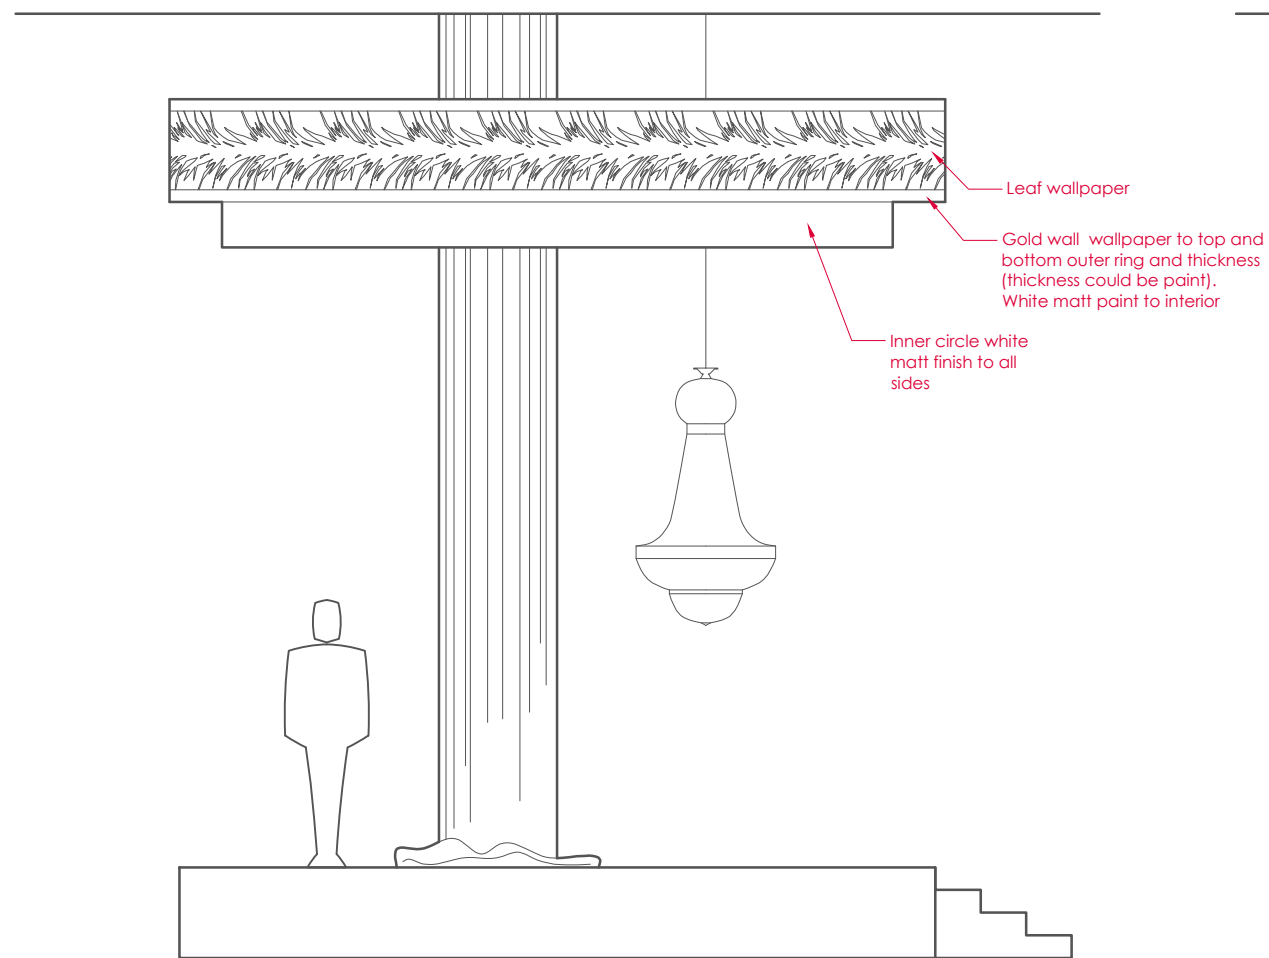

-  Concept Hire "High Glass Table" 8 No.  
Concept Hire "Vienna Stools - white" 16 No.
-  Concept Hire "High Glass Table" 10 No.
-  Concept Hire "Corrine High Table White" with ironed white table cloth 7 No.  
Concept Hire "Vienna Stools - white" 42 No.
-  Concept Hire "Surf Table Chrome" (white 800mm top) with ironed white table cloth 29 No.  
Concept Hire "Leo Chair White" Chairs 116 No.
-  Concept Hire "Penta Sofa White" 2 No.
-  Concept Hire "Penta Armchair White" 1 No.
-  Concept Hire "Capri Sofa" -white 8 No.
-  Concept Hire "Rectangle Glass Coffee Table - white" 9 No.
-  Concept Hire "Solace Long Curve" white 16 No.
-  Concept Hire "Solace Double Seat" white 32 No.
-  6200 drop white fabric with 100% fullness 2 No.
-  Palmbrokers 4m high x 15m dia. artificial tree in white planter (with foliage under-planting) 8 No.
-  Lille Cordless Light with bronze pleated shade 74 No. (one per circular or coffee table and two per rectangular high table)
-  Hex Cordless Light with gold surround 20 No. (for perimeter of stage)

<b>Partners Seminar</b> 2022  Hall 4, ICC Birmingham	show date : 01-02/03/24 drawn : 12/01/24 scale : 1:NTS of A3 version : 4
Hall Plan	

4 No. needed

Alan Streluk

© www.alanstreluk.co.uk

Specsavers

Partners Seminar 2022	show date : 01-02/03/24 drawn : 12/01/24 scale : 1:33.3 of A3 version : 4
Hall 4, ICC Birmingham	
Wall column detail	

Front elevation

Cross section

Alan Streluk

© www.alanstreluk.co.uk

Specsavers

Partners Seminar 2022	show date : 01-02/03/24 drawn : 12/01/24 scale : 1:50 at A3 version : 4
Hall 4, ICC Birmingham	
Centre stage elevations	

Plan of flown elements

Alan Streluk

© www.alanstreluk.co.uk

Specsavers

Partners Seminar 2022	show date : 01-02/03/24 drawn : 12/01/24 scale : 1:33.3 of A3 version : 4
Hall 4, ICC Birmingham	
Centre stage plan	