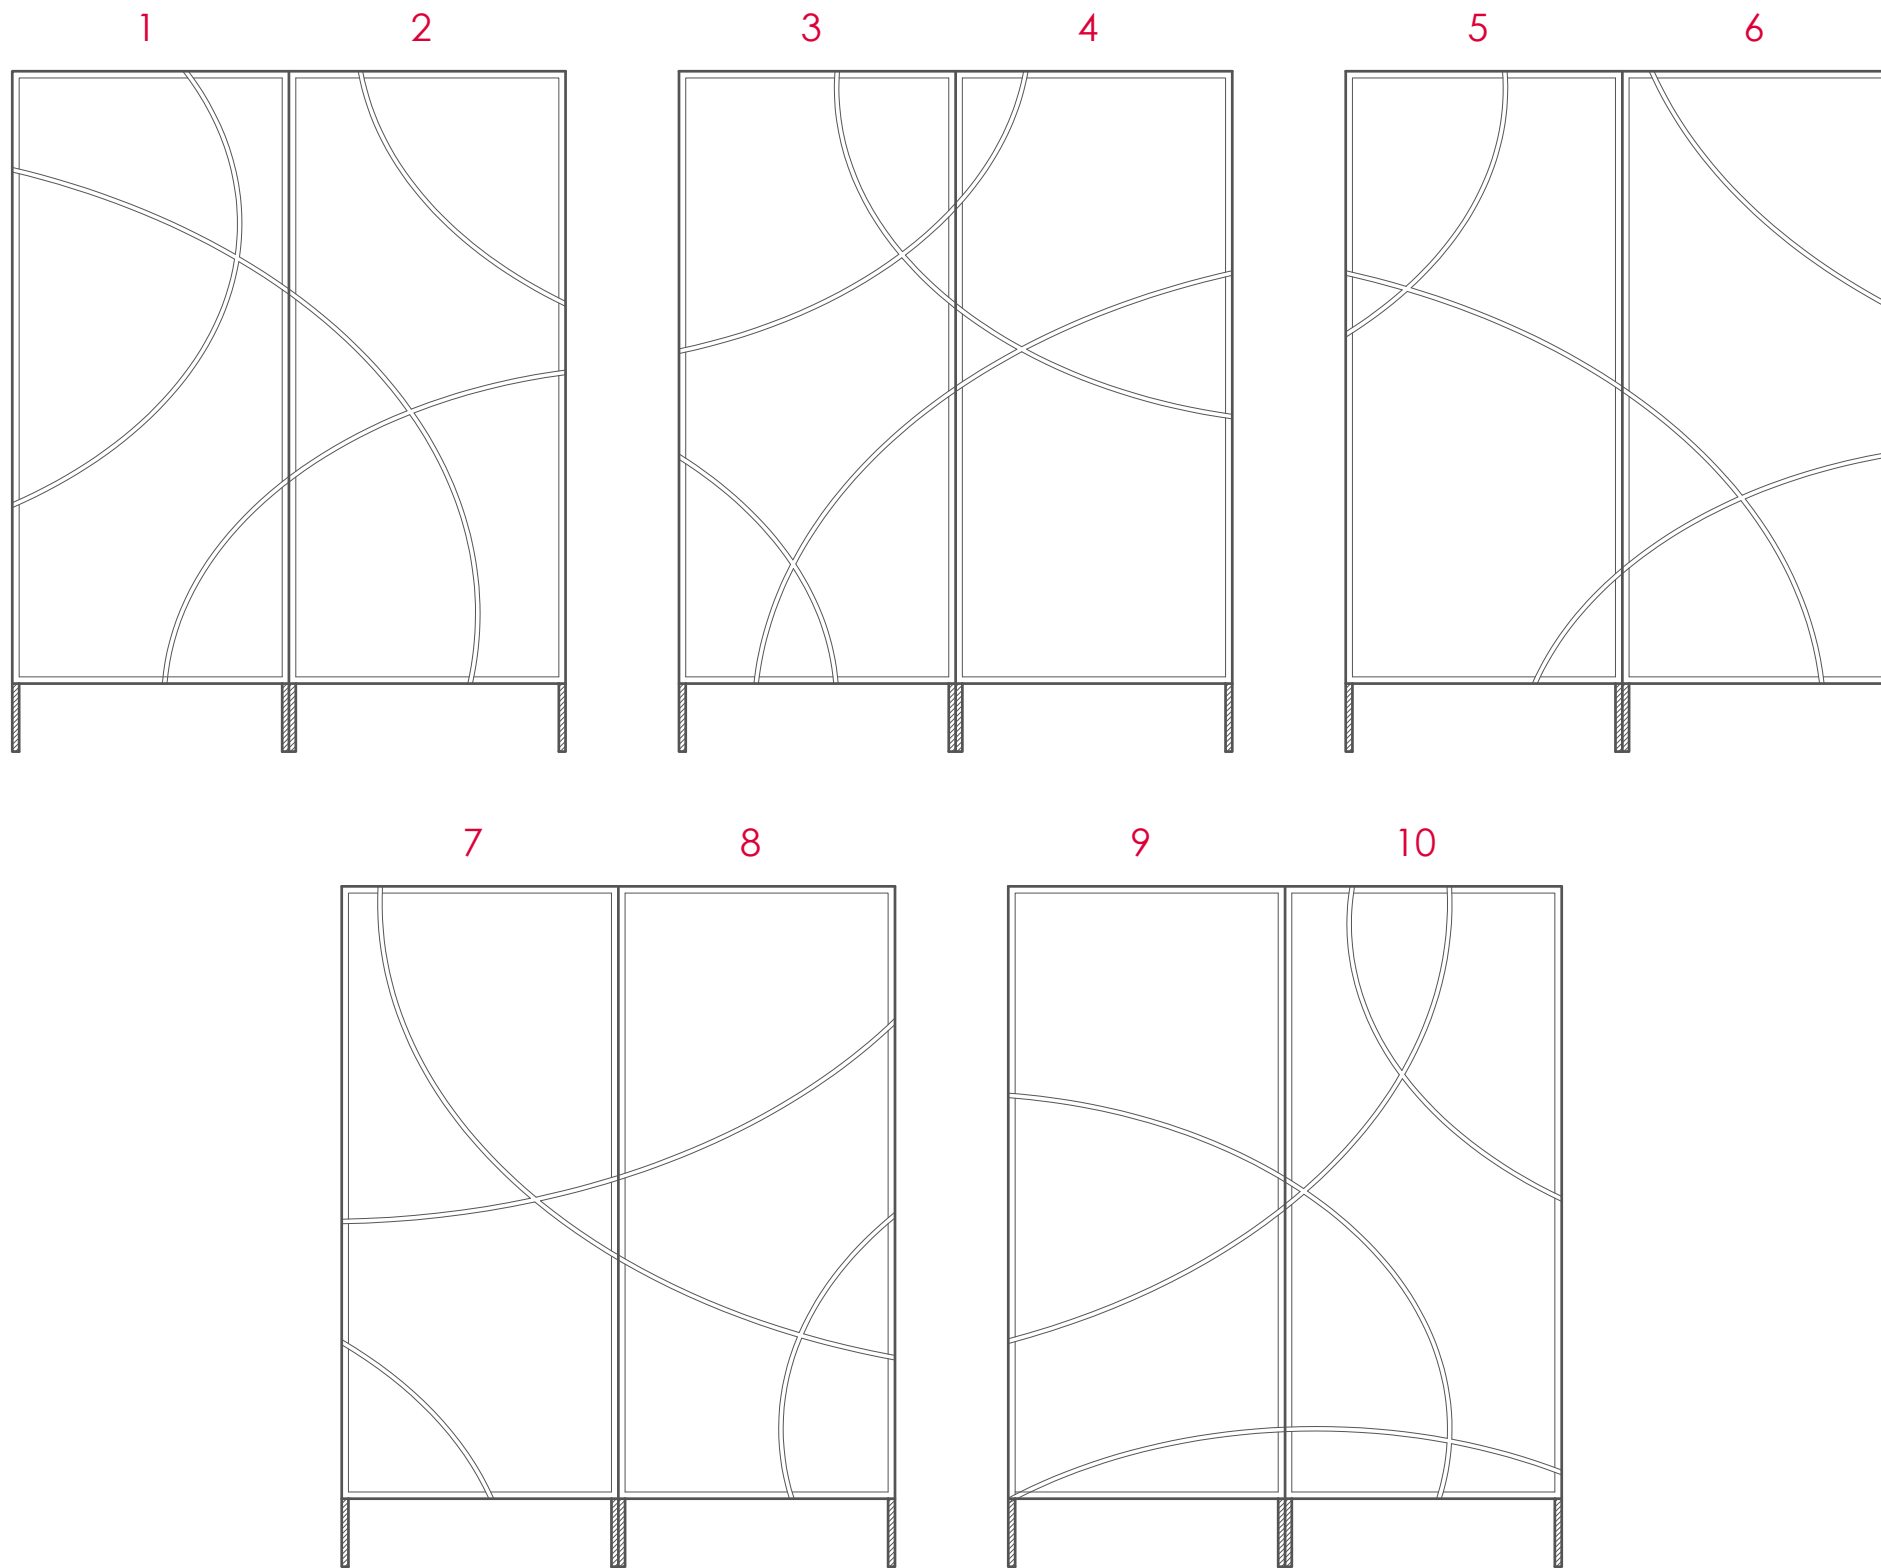

Specsavers

Partners Seminar 2024	show date : 1-2/03/24 drawn : 24/01/24 scale : 1:125 of A3 version : 4
Symphony Hall, ICC Birmingham	
Projection section	

Alan Streluk

© www.alanstreluk.co.uk

Specsavers

Partners Seminar 2024	show date : 1-2/03/24 drawn : 24/01/24 scale : 1:33.33 at A3 version : 4
Symphony Hall, ICC Birmingham	
Gauze Frame Elevations	