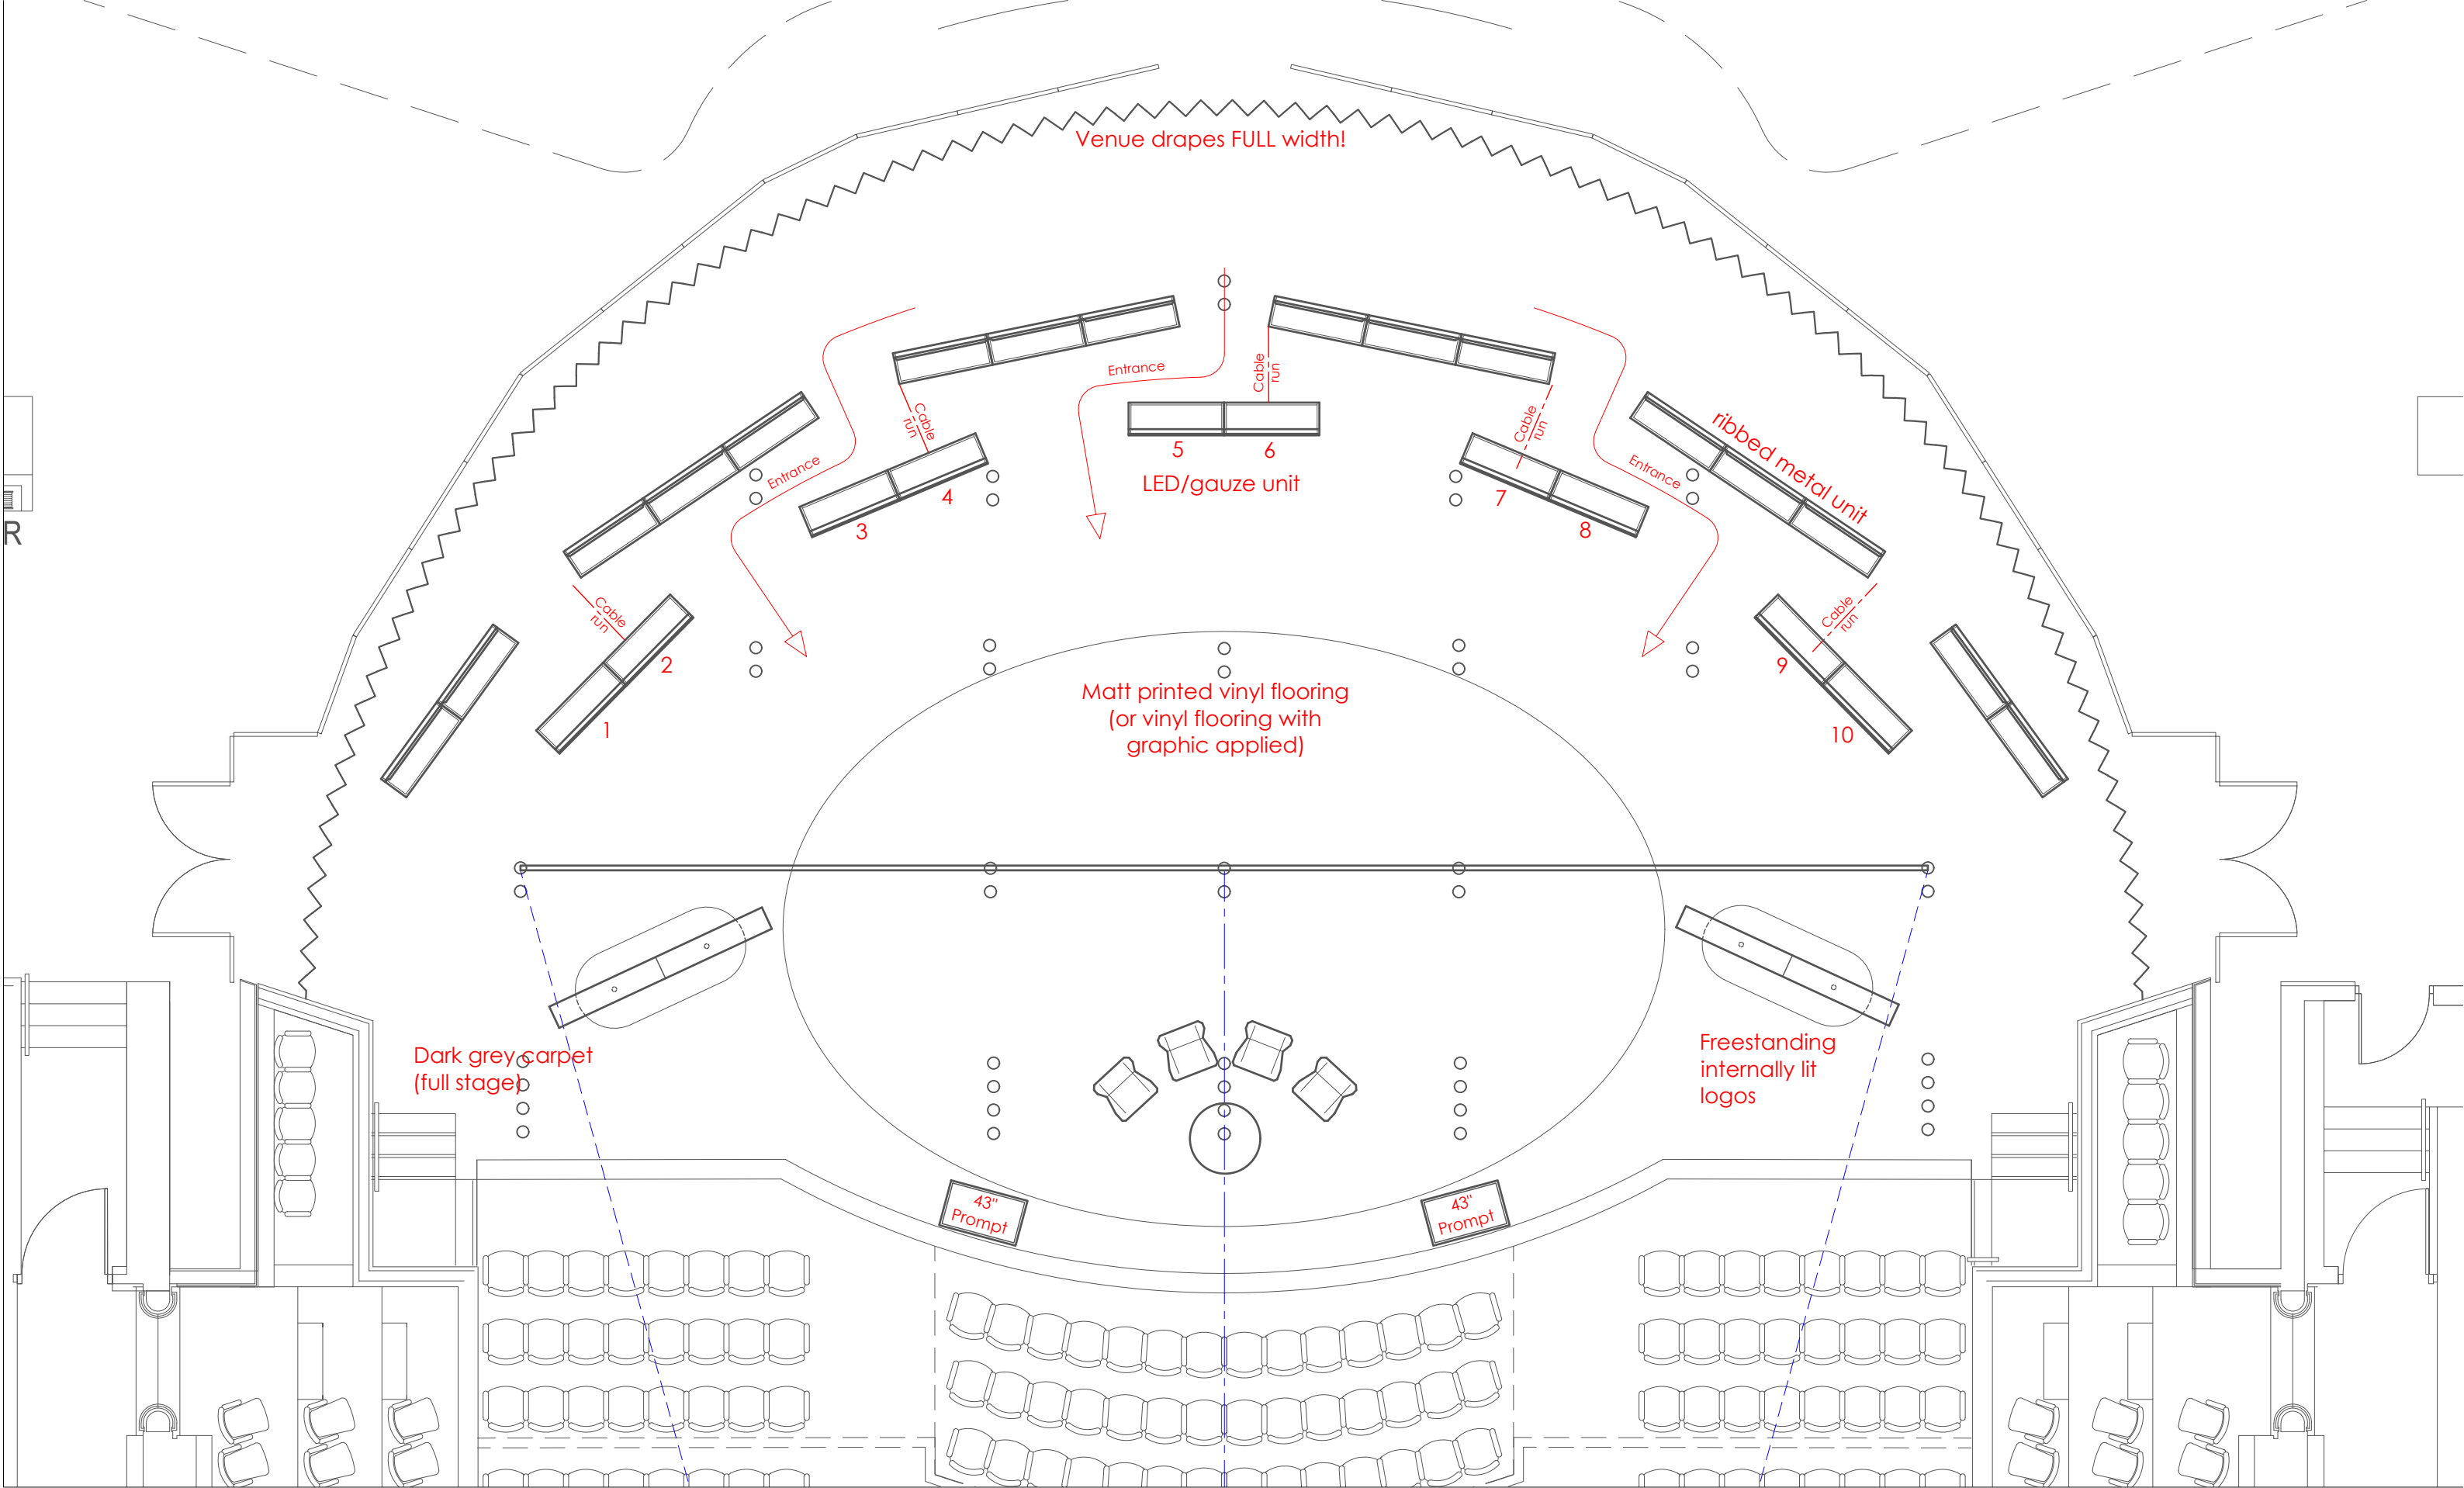

Alan Streluk

www.alanstreluk.co.uk

Specsavers

Partners Seminar
2024

Symphony Hall, ICC
Birmingham

Venue Plan

show date : 1-2/03/24
drawn : 24/01/24
scale : 1:125 at A3
version : 4

Alan Streluk

© www.alanstreluk.co.uk

Specsavers

Partners Seminar
2024

Symphony Hall, ICC
Birmingham

Stage Plan

show date: 1-2/03/24
drawn: 24/01/24
scale: 1:75 at A3
version: 4

Overall screen
18000 x 5000

16:9 Area: 8022 x 4512

Alan Streluk

© www.alanstreluk.co.uk

Specsavers

Partners Seminar
2024

Symphony Hall, ICC
Birmingham

show date : 1-2/03/24
drawn : 24/01/24
scale : 1:75 at A3
version : 4

Simplified Set Elevation

Alan Streluk

Specsavers

Partners Seminar 2024	show date : 1-2/03/24 drawn : 24/01/24 scale : 1:125 of A3 version : 4
Symphony Hall, ICC Birmingham	
Projection section	

Alan Streluk

© www.alanstreluk.co.uk

Specsavers

Partners Seminar 2024	show date : 1-2/03/24 drawn : 24/01/24 scale : 1:33.33 at A3 version : 4
Symphony Hall, ICC Birmingham	
Gauze Frame Elevations	