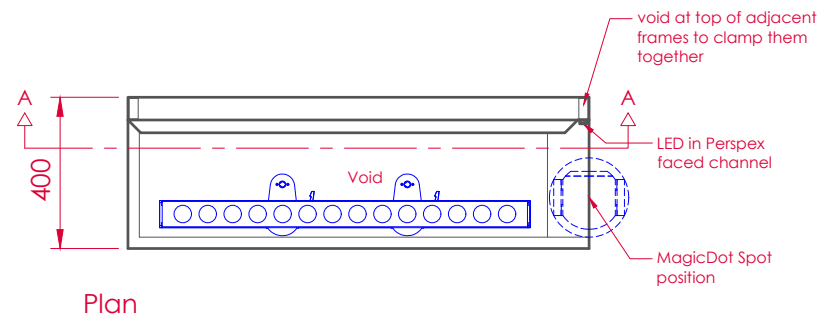

6 No. Req.

Frame and groundrow hide colour as RAL 7012
Ribbed sheet: Merlin Grey

Alan Streluk

© www.alanstreluk.co.uk

Specsavers

Partners Seminar 2024	show date : 1-2/03/24 drawn : 24/01/24 scale : 1:20 at A3 version : 4
Symphony Hall, ICC Birmingham	
Metal Frame Detail 1