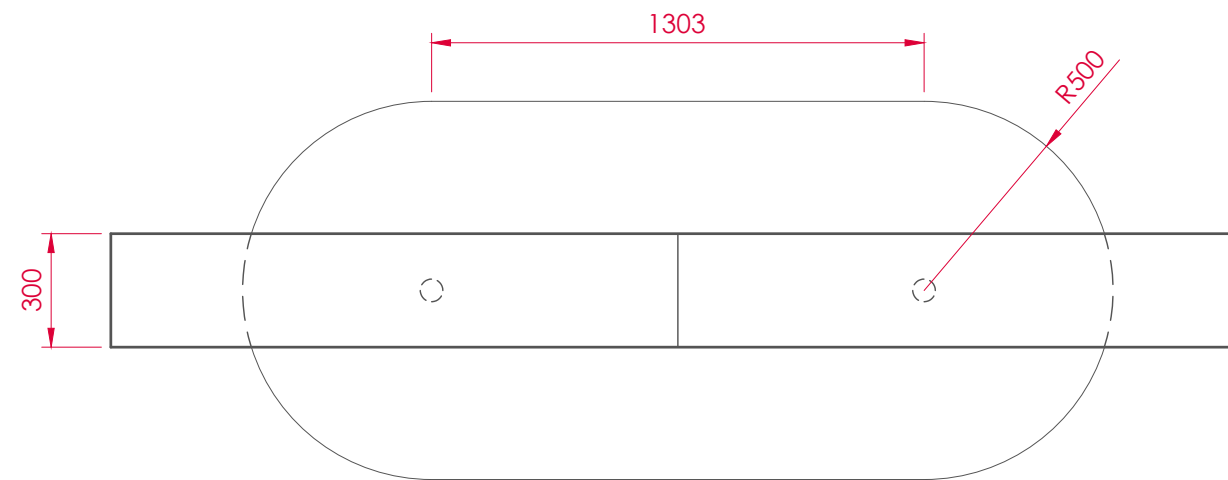

Plan

2 No req.

Logo depth colour as RAL 7012
Legs: Metallic Silver
Base: Matt colour as carpet

Alan Streluk

© www.alanstreluk.co.uk

Specsavers

Partners Seminar 2024	show date : 1-2/03/24 drawn : 24/01/24 scale : 1:20 at A3 version : 4
Symphony Hall, ICC Birmingham	
Free-standing Logo