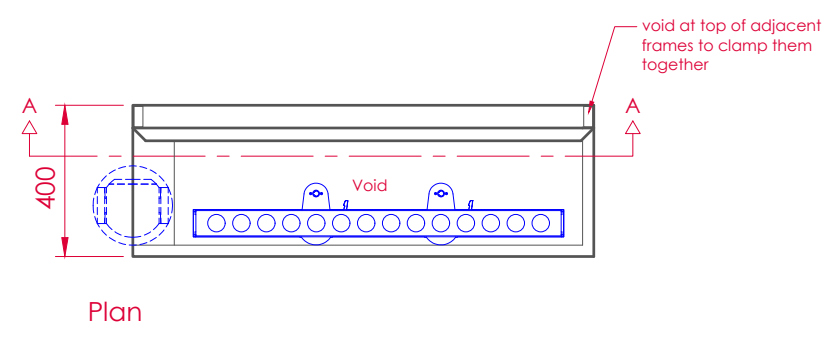

6 No. Req.

Frame and groundrow hide colour as RAL 7012
Ribbed sheet: Merlin Grey

Alan Streluk

© www.alanstreluk.co.uk

Specsavers

Partners Seminar 2024	show date : 1-2/03/24 drawn : 24/01/24 scale : 1:20 at A3 version : 4
Symphony Hall, ICC Birmingham	
Metal Frame Detail 3