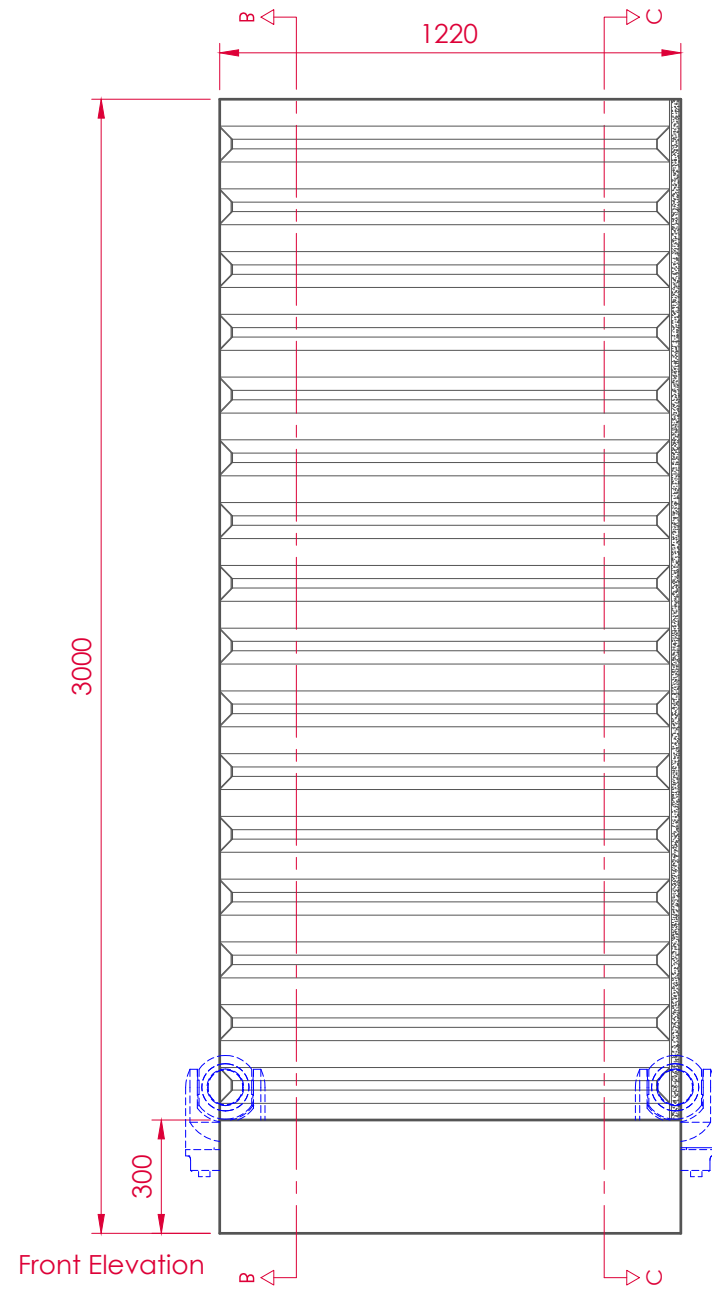

4 No. Req.

Frame and groundrow hide
colour as RAL 7012
Ribbed sheet: Merlin Grey

Alan Streluk

© www.alanstreluk.co.uk

Specsavers

Partners Seminar 2024	show date : 1-2/03/24 drawn : 24/01/24 scale : 1:20 at A3 version : 4
Symphony Hall, ICC Birmingham	
Metal Frame Detail 2