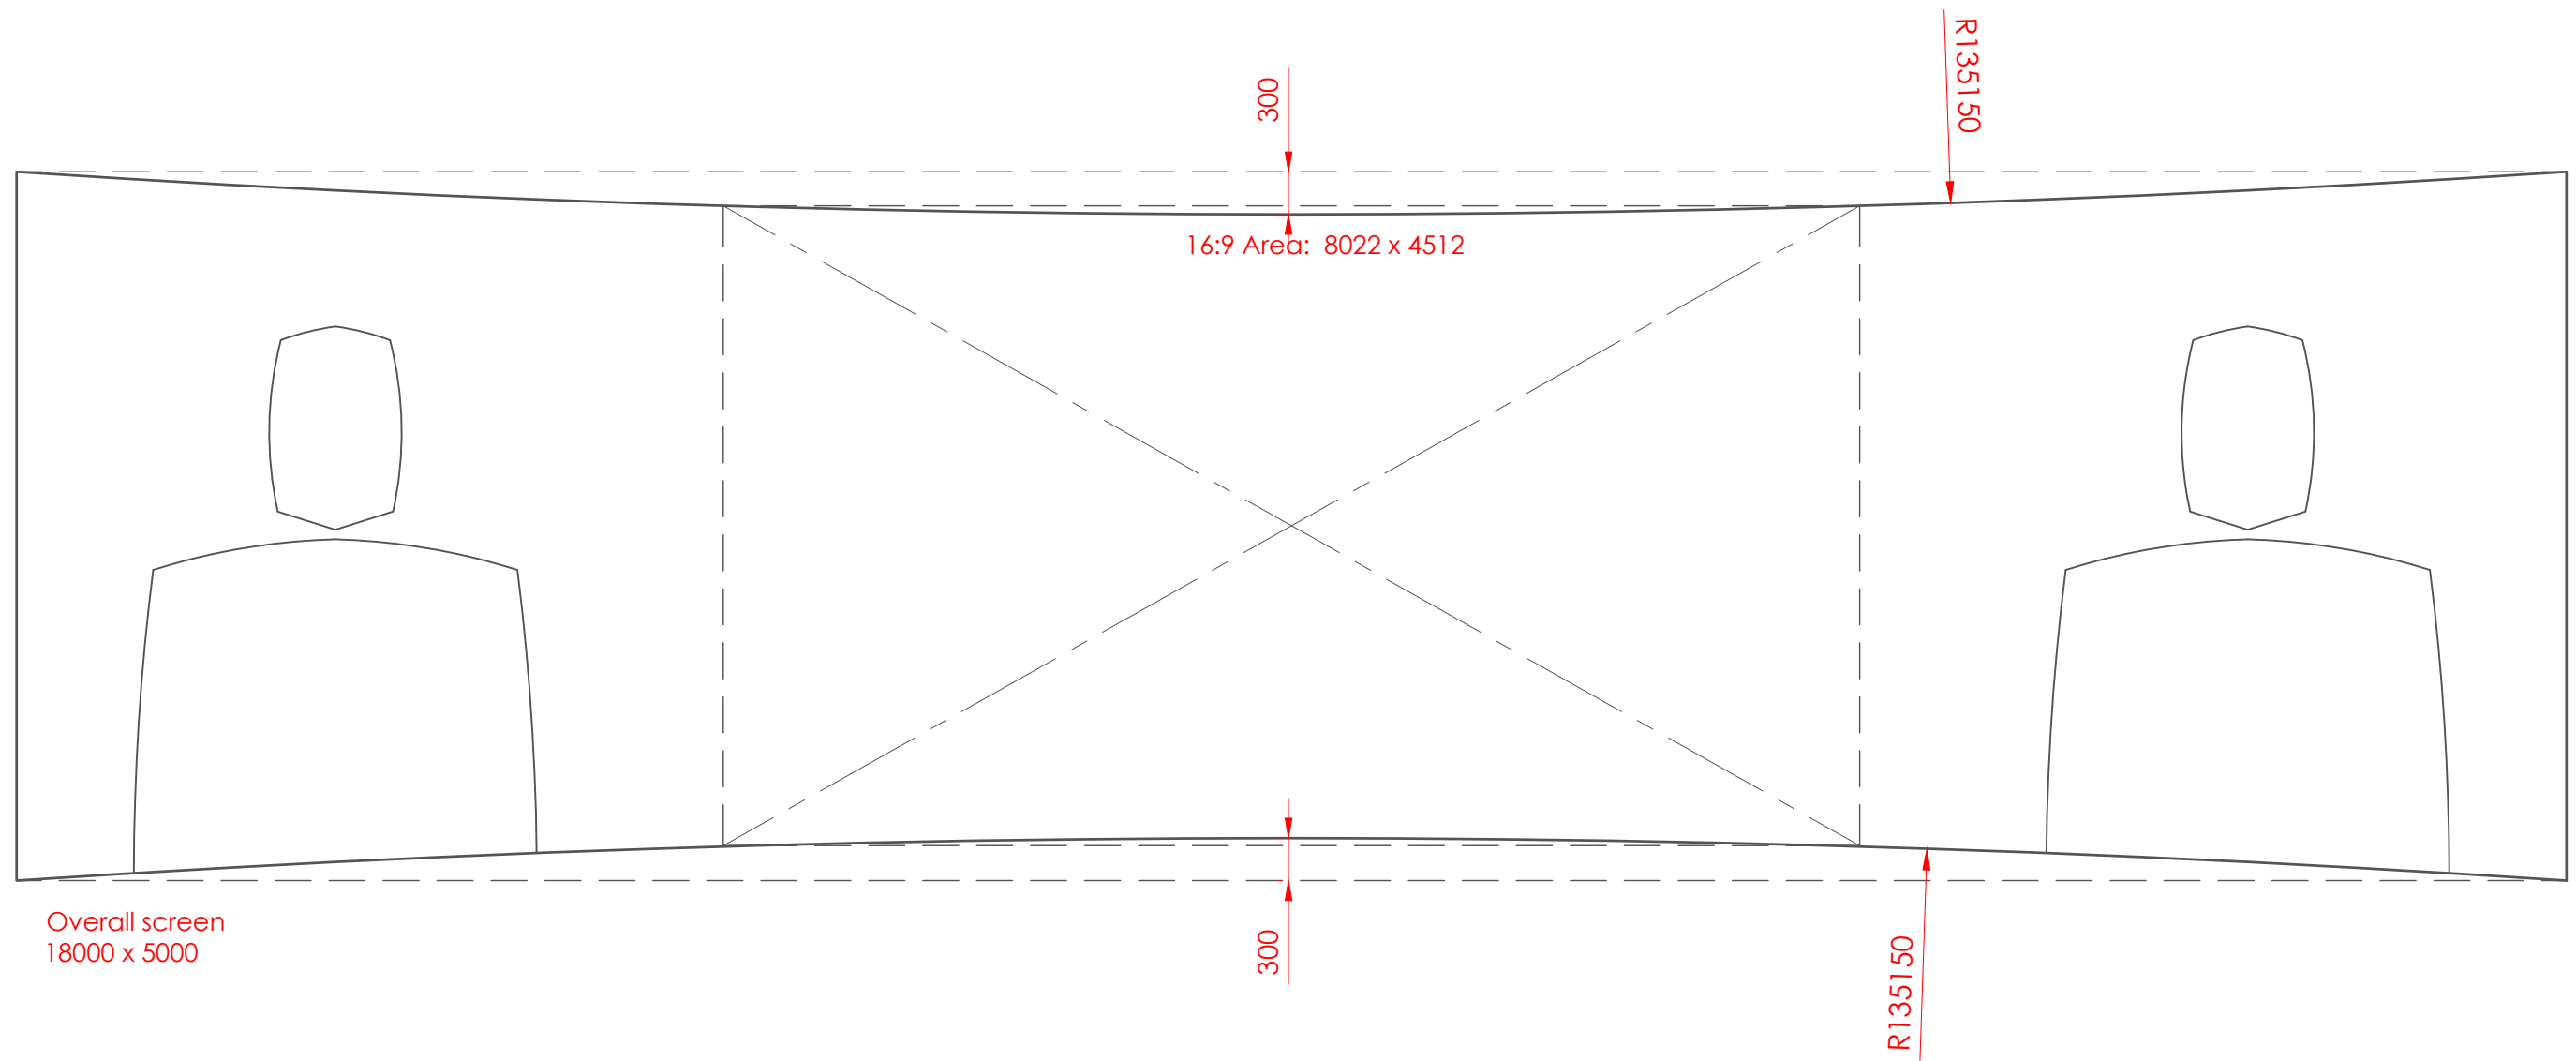

Alan Streluk

© www.alanstreluk.co.uk

Specsavers

Partners Seminar 2024	show date : 1-2/03/24 drawn : 24/01/24 scale : 1:50 at A3 version : 4
Symphony Hall, ICC Birmingham	
Screen Elevation