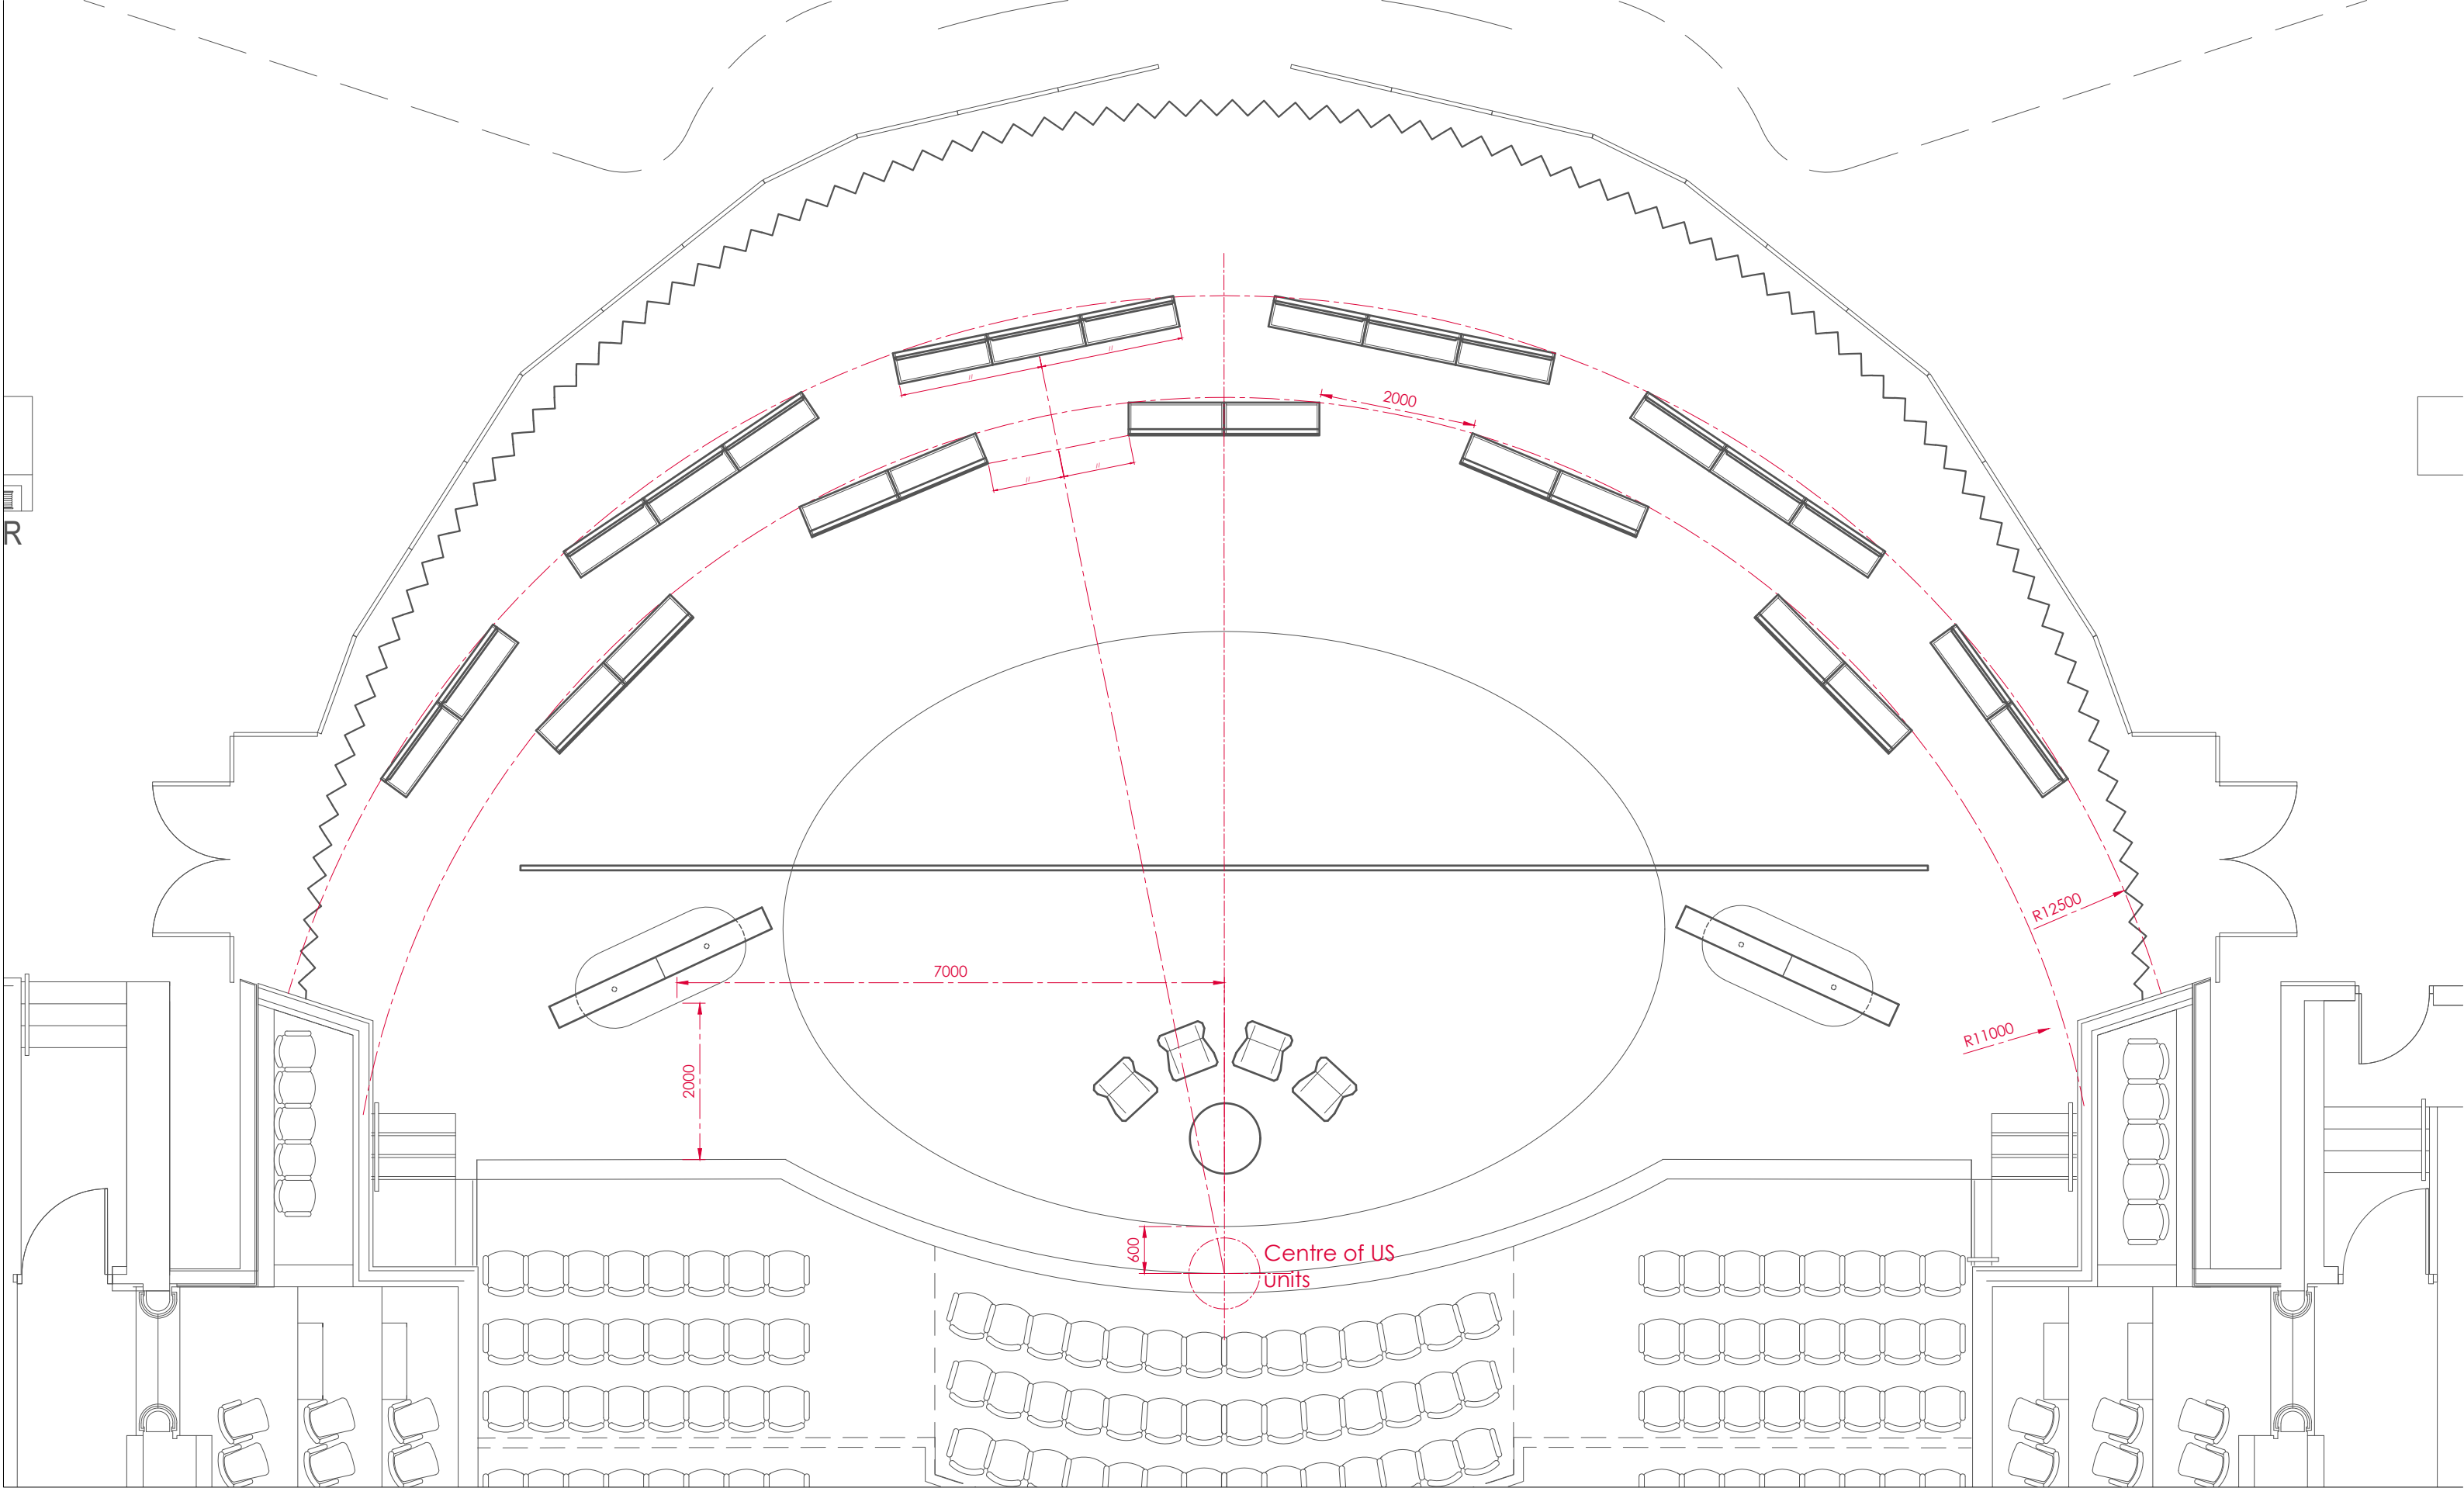

© www.alanstreluk.co.uk

Specsavers

Partners Seminar
2024

Symphony Hall, ICC
Birmingham

Stage Plan

show date: 1-2/03/24
drawn: 24/01/24
scale: 1:75 at A3
version: 4

Overall screen
18000 x 5000

16:9 Area: 8022 x 4512

Adjacent frames clamp together at lower leg

6 No. Req.

Frame and groundrow hide colour as RAL 7012
Ribbed sheet: Merlin Grey

Alan Streluk

© www.alanstreluk.co.uk

Specsavers

Partners Seminar 2024	show date : 1-2/03/24 drawn : 24/01/24 scale : 1:20 at A3 version : 4
Symphony Hall, ICC Birmingham	
Metal Frame Detail 3	

Front Elevation

Plan

2 No req.

Logo depth colour as RAL 7012
 Legs: Metallic Silver
 Base: Matt colour as carpet

Alan Streluk

© www.alanstreluk.co.uk

Specsavers

Partners Seminar 2024	show date : 1-2/03/24 drawn : 24/01/24 scale : 1:20 at A3 version : 4
Symphony Hall, ICC Birmingham	
Free-standing Logo	

Alan Streluk

© www.alanstreluk.co.uk

Specsavers

Partners Seminar
2024

Symphony Hall, ICC
Birmingham

Markout Plan

show date : 1-2/03/24
drawn : 24/01/24
scale : 1:75 at A3
version : 4