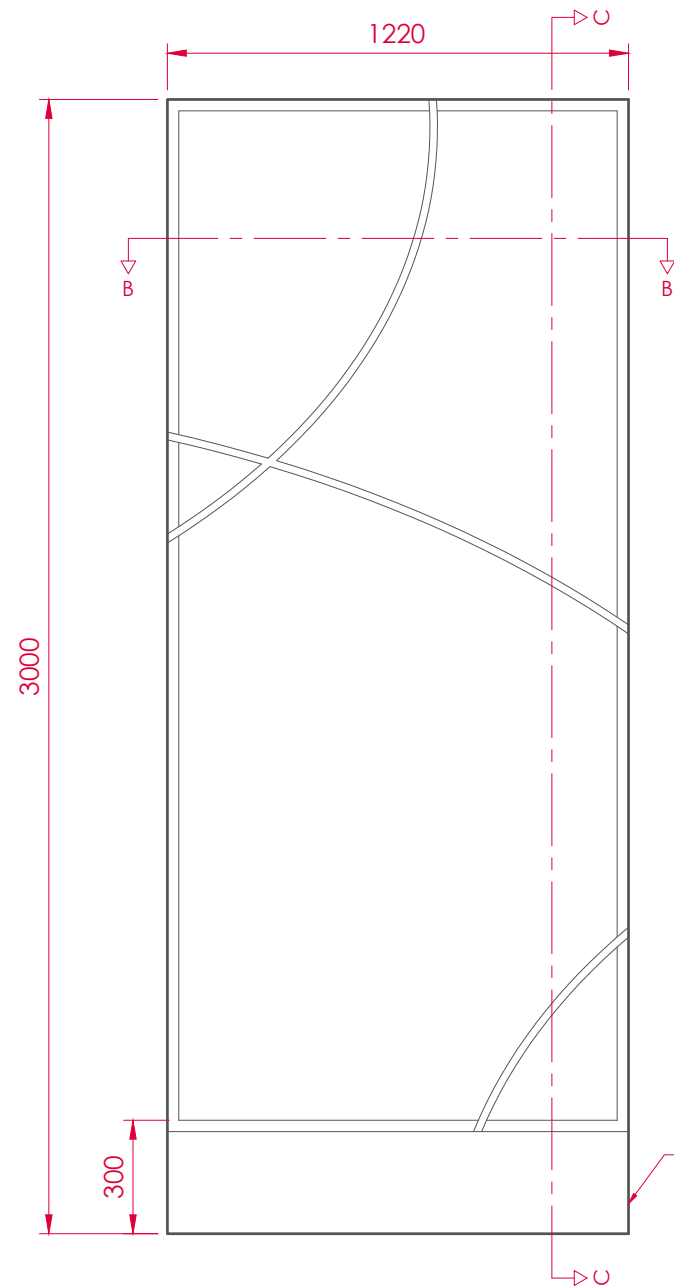

Specsavers

Partners Seminar 2024	show date : 1-2/03/24 drawn : 24/01/24 scale : 1:125 of A3 version : 4
Symphony Hall, ICC Birmingham	
Projection section	

Alan Streluk

© www.alanstreluk.co.uk

Specsavers

Partners Seminar 2024	show date : 1-2/03/24 drawn : 24/01/24 scale : 1:33.33 at A3 version : 4
Symphony Hall, ICC Birmingham	
Gauze Frame Elevations	