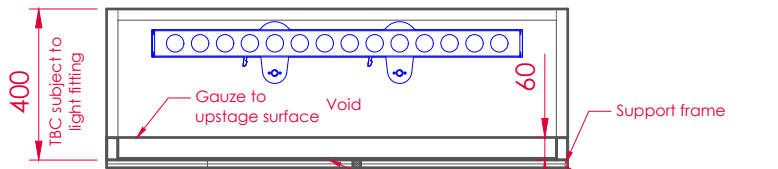

Section B:B

Alan Streluk

© www.alanstreluk.co.uk

Specsavers

Partners Seminar 2024	show date : 1-2/03/24 drawn : 24/01/24 scale : 1:20 at A3 version : 4
Symphony Hall, ICC Birmingham	
Gauze Frame Detail