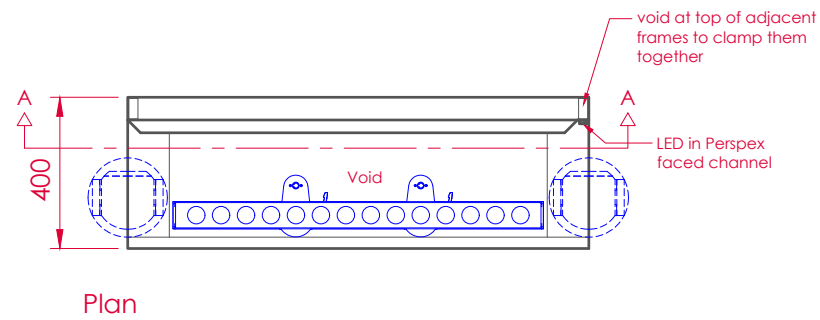

4 No. Req.

Frame and groundrow hide
colour as RAL 7012
Ribbed sheet: Merlin Grey

Alan Streluk

© www.alanstreluk.co.uk

Specsavers

Partners Seminar 2024	show date : 1-2/03/24 drawn : 24/01/24 scale : 1:20 at A3 version : 4
Symphony Hall, ICC Birmingham	
Metal Frame Detail 2