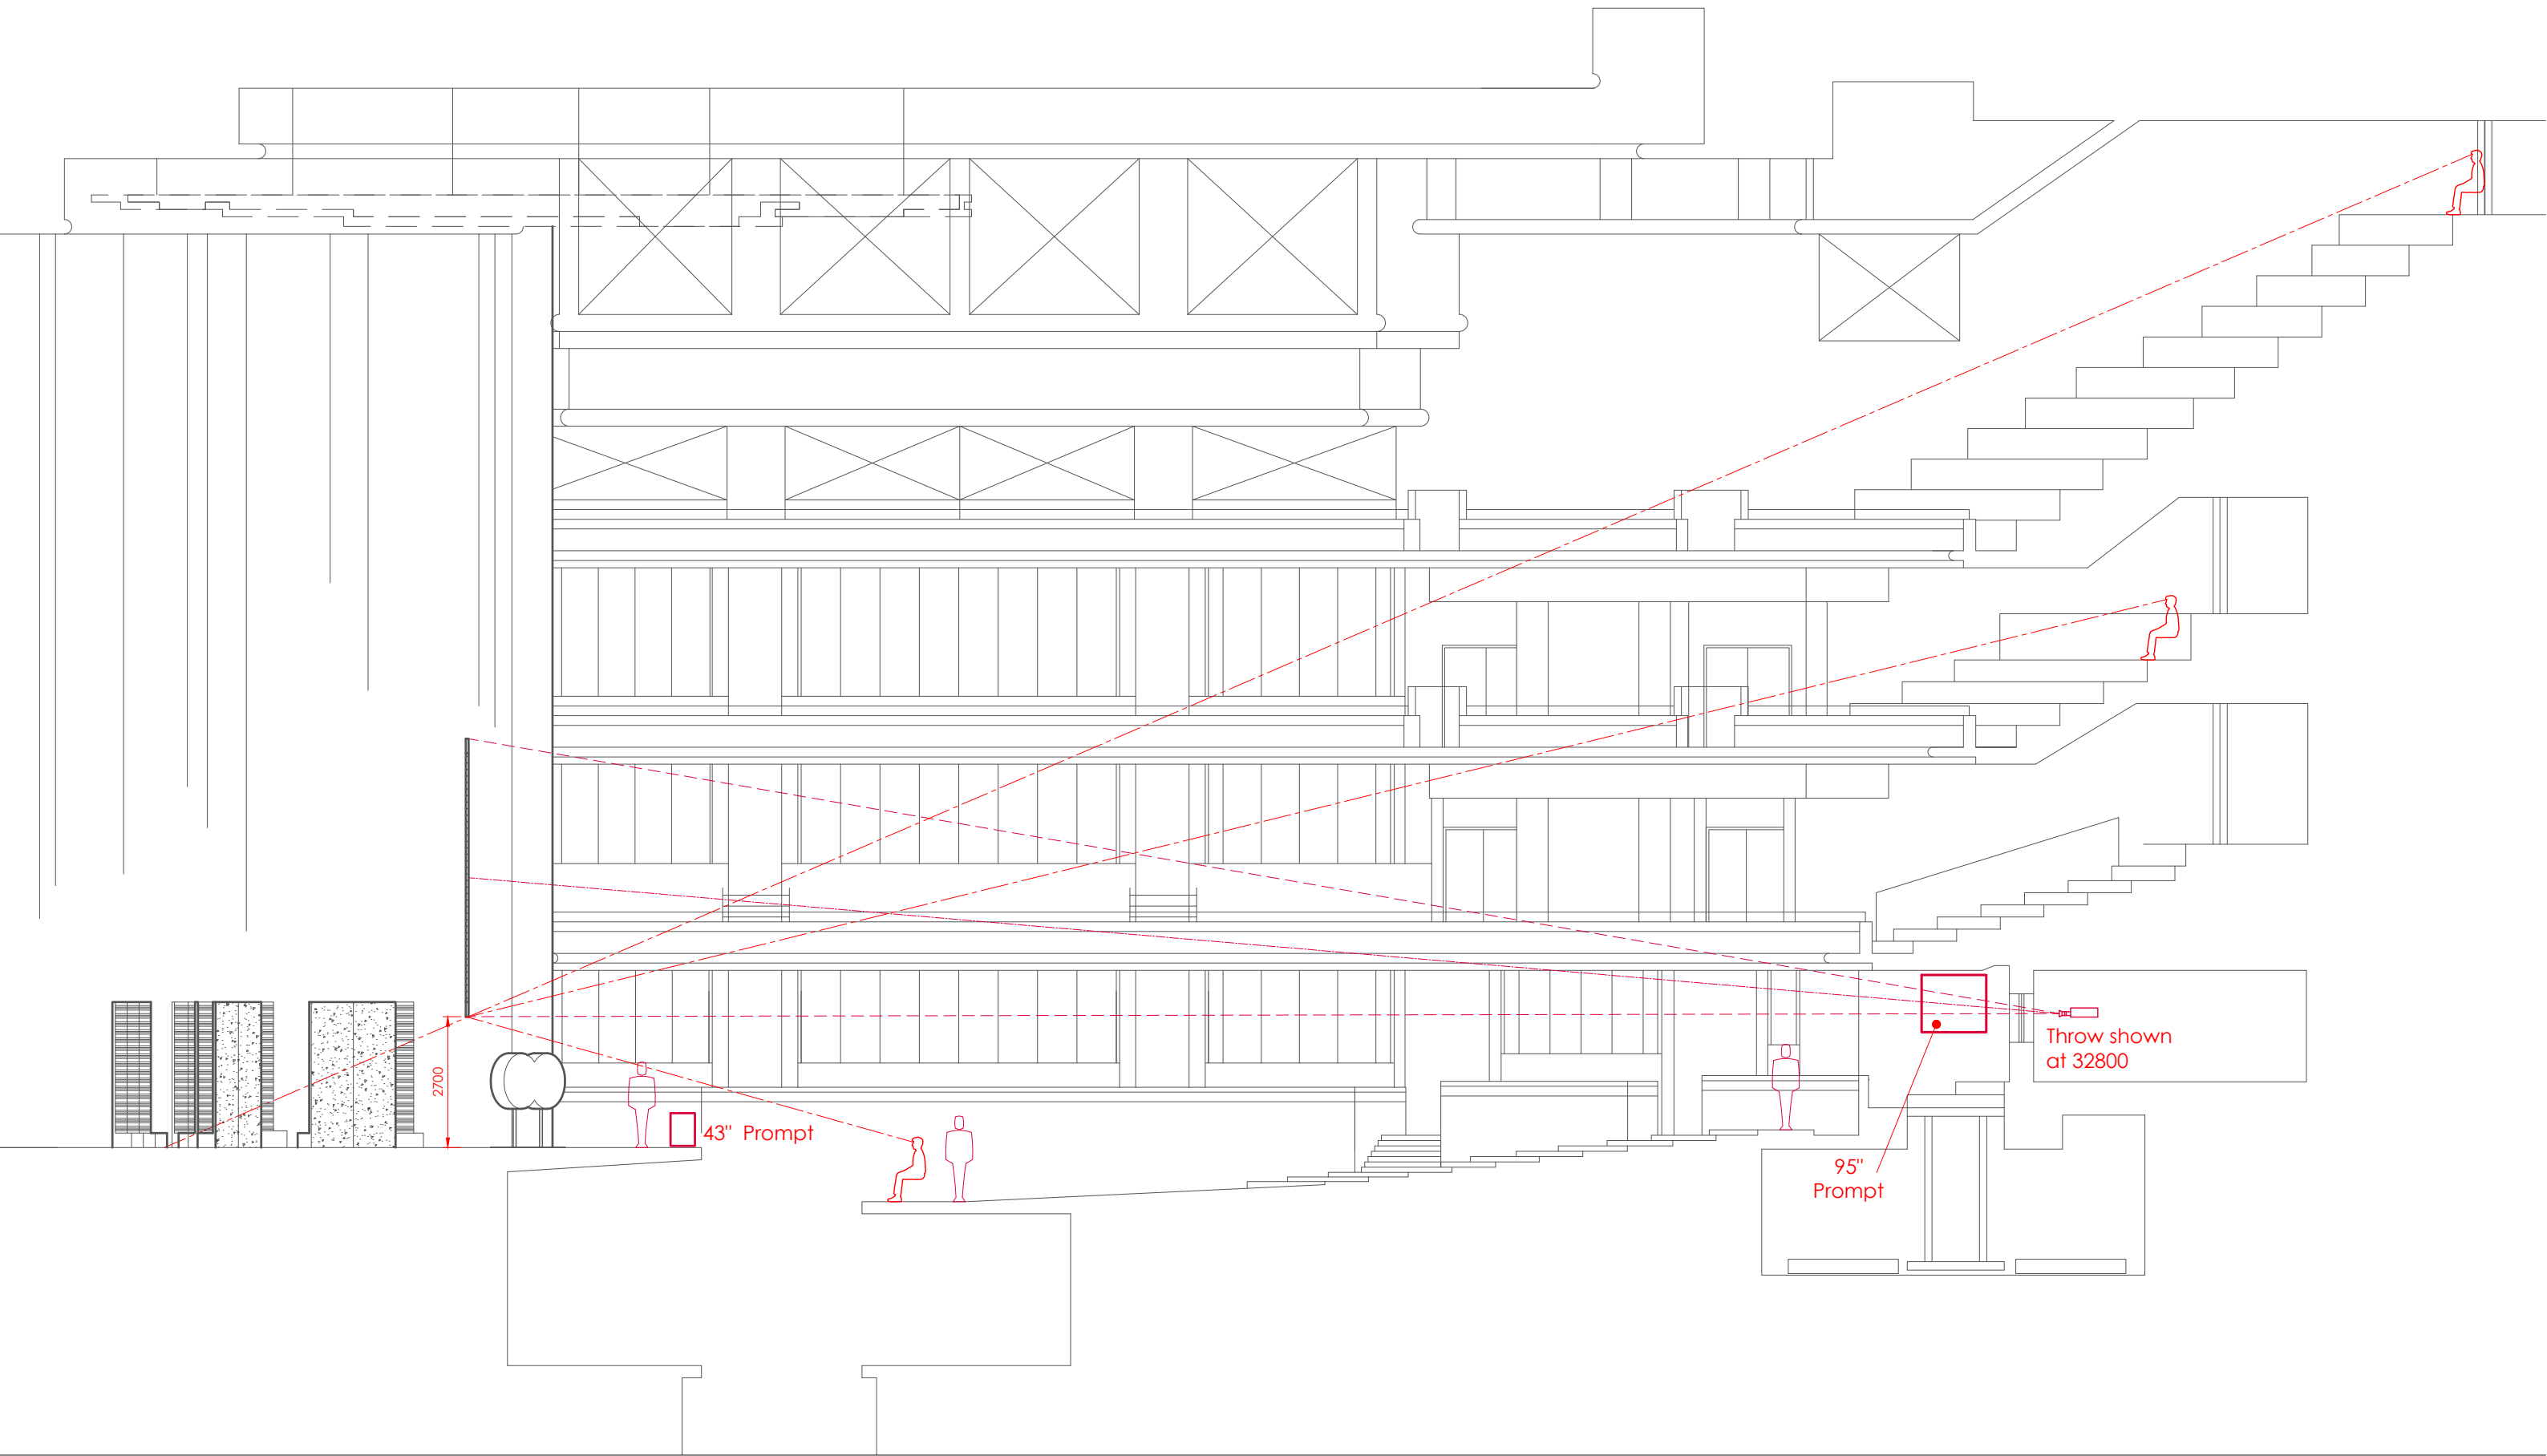

© www.alanstreluk.co.uk

Specsavers

Partners Seminar
2024

Symphony Hall, ICC
Birmingham

Stage Plan

show date: 1-2/03/24
drawn: 24/01/24
scale: 1:75 at A3
version: 4

Overall screen
18000 x 5000

16:9 Area: 8022 x 4512

Alan Streluk

© www.alanstreluk.co.uk

Specsavers

Partners Seminar
2024

Symphony Hall, ICC
Birmingham

show date : 1-2/03/24
drawn : 24/01/24
scale : 1:75 at A3
version : 4

Simplified Set Elevation

Alan Streluk

© www.alanstreluk.co.uk

Specsavers

Partners Seminar 2024	show date : 1-2/03/24 drawn : 24/01/24 scale : 1:50 at A3 version : 4
Symphony Hall, ICC Birmingham	
Screen Elevation	

Alan Streluk

© www.alanstreluk.co.uk

Specsavers

Partners Seminar 2024	show date : 1-2/03/24 drawn : 24/01/24 scale : 1:125 of A3 version : 4
Symphony Hall, ICC Birmingham	
Projection section	

Alan Streluk

© www.alanstreluk.co.uk

Specsavers

Partners Seminar 2024	show date : 1-2/03/24 drawn : 24/01/24 scale : 1:33.33 at A3 version : 4
Symphony Hall, ICC Birmingham	
Gauze Frame Elevations	