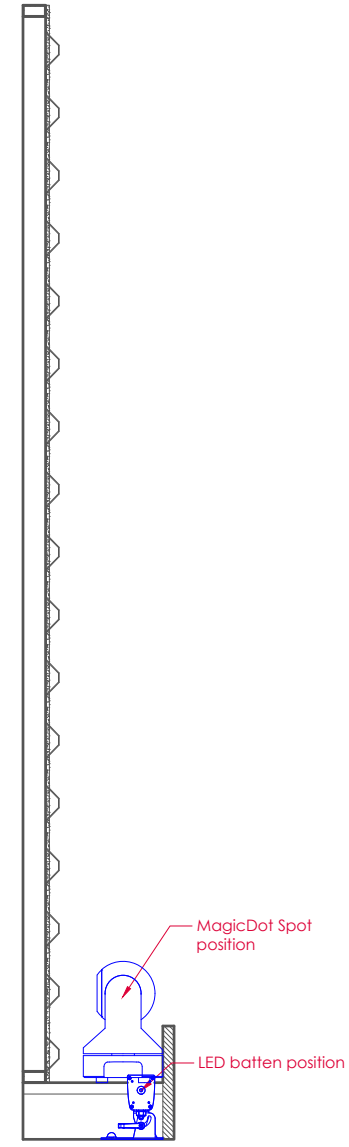

4 No. Req.

Frame and groundrow hide
colour as RAL 7012
Ribbed sheet: Merlin Grey

Alan Streluk

© www.alanstreluk.co.uk

Specsavers

Partners Seminar 2024	show date : 1-2/03/24 drawn : 24/01/24 scale : 1:20 at A3 version : 4
Symphony Hall, ICC Birmingham	
Metal Frame Detail 2