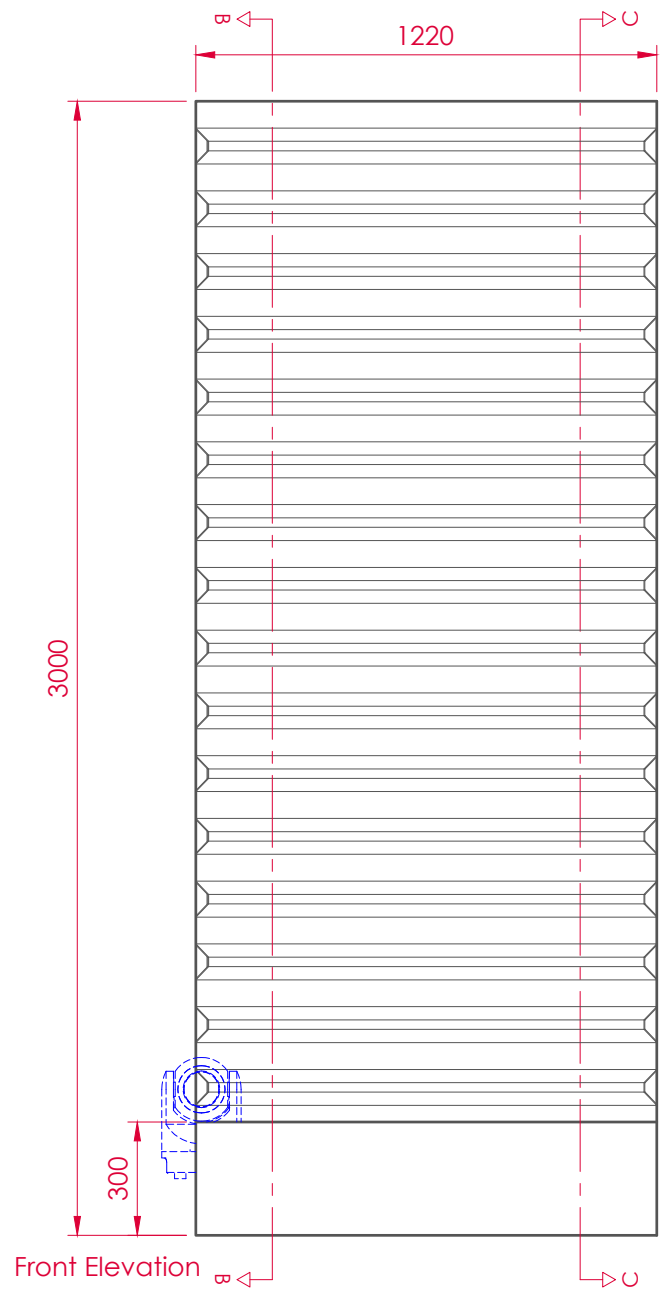

Cable access

Adjacent frames clamp together at lower leg