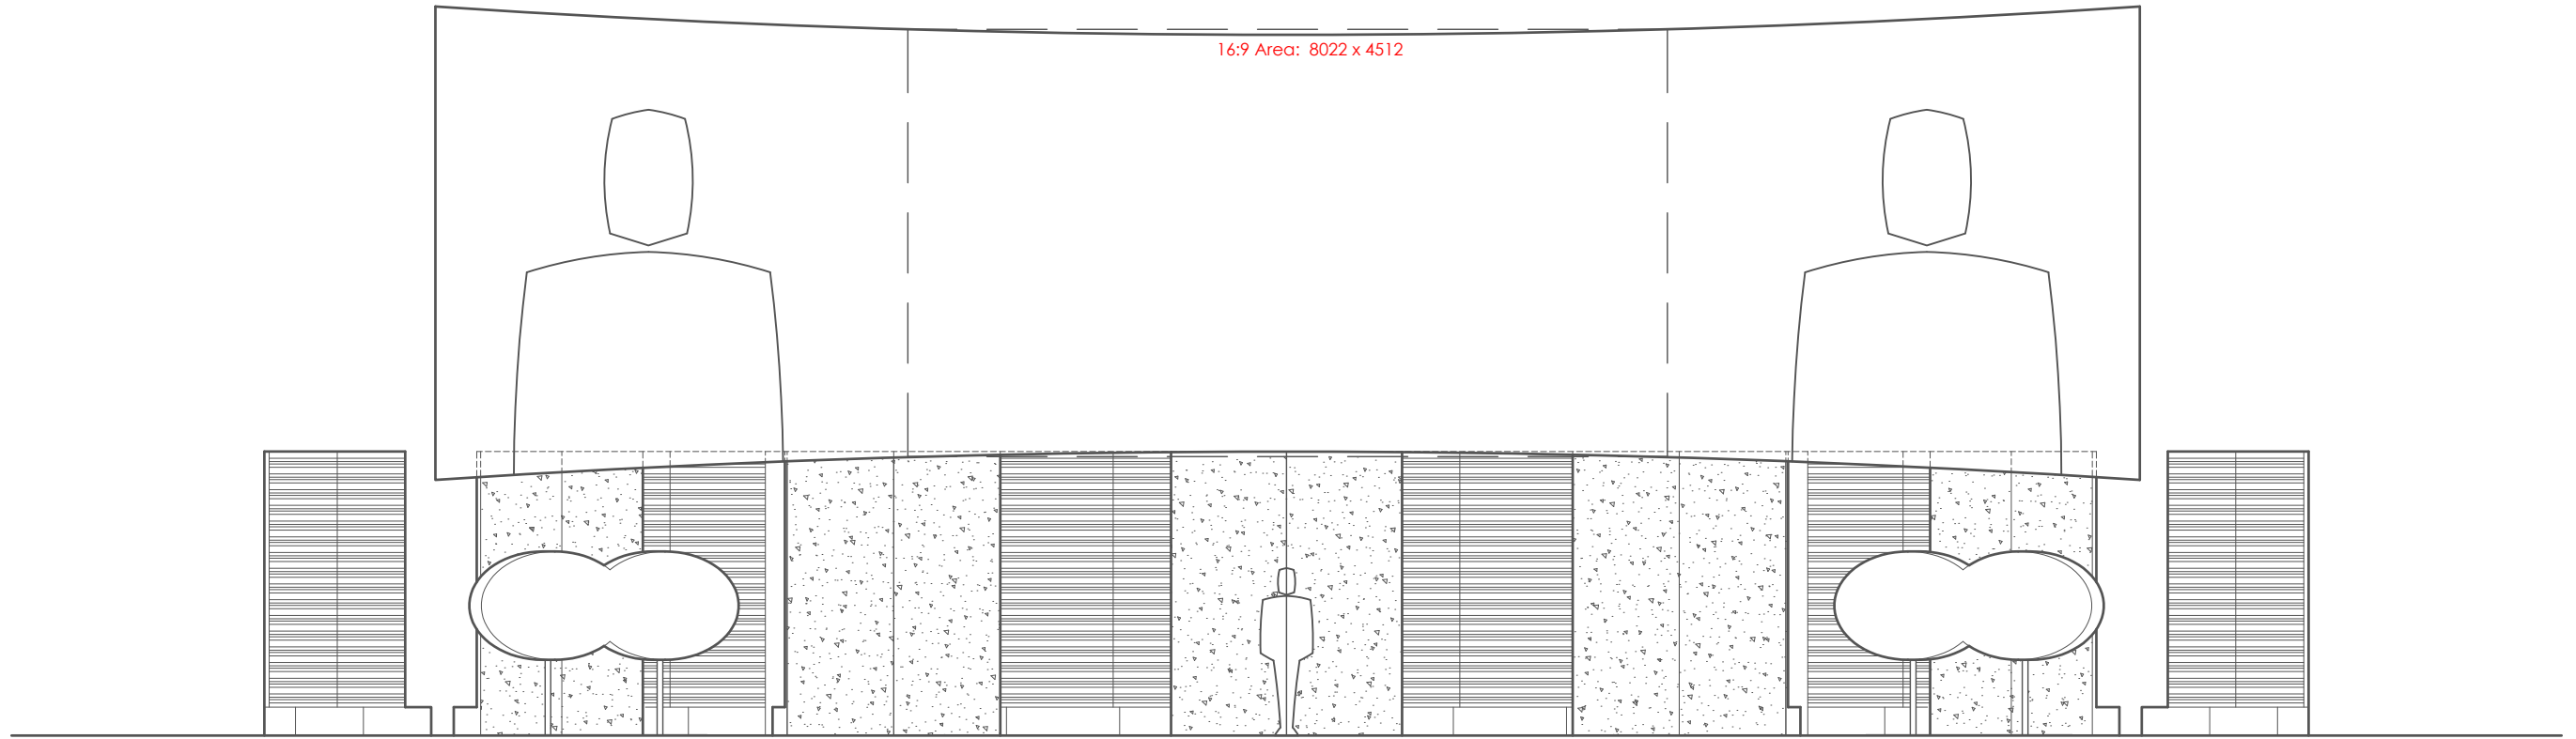

© www.alanstreluk.co.uk

Specsavers

Partners Seminar
2024

Symphony Hall, ICC
Birmingham

Stage Plan

show date: 1-2/03/24
drawn: 24/01/24
scale: 1:75 at A3
version: 4

Overall screen
18000 x 5000

16:9 Area: 8022 x 4512

Alan Streluk

© www.alanstreluk.co.uk

Specsavers

Partners Seminar
2024

Symphony Hall, ICC
Birmingham

show date : 1-2/03/24
drawn : 24/01/24
scale : 1:75 at A3
version : 4

Simplified Set Elevation

Alan Streluk