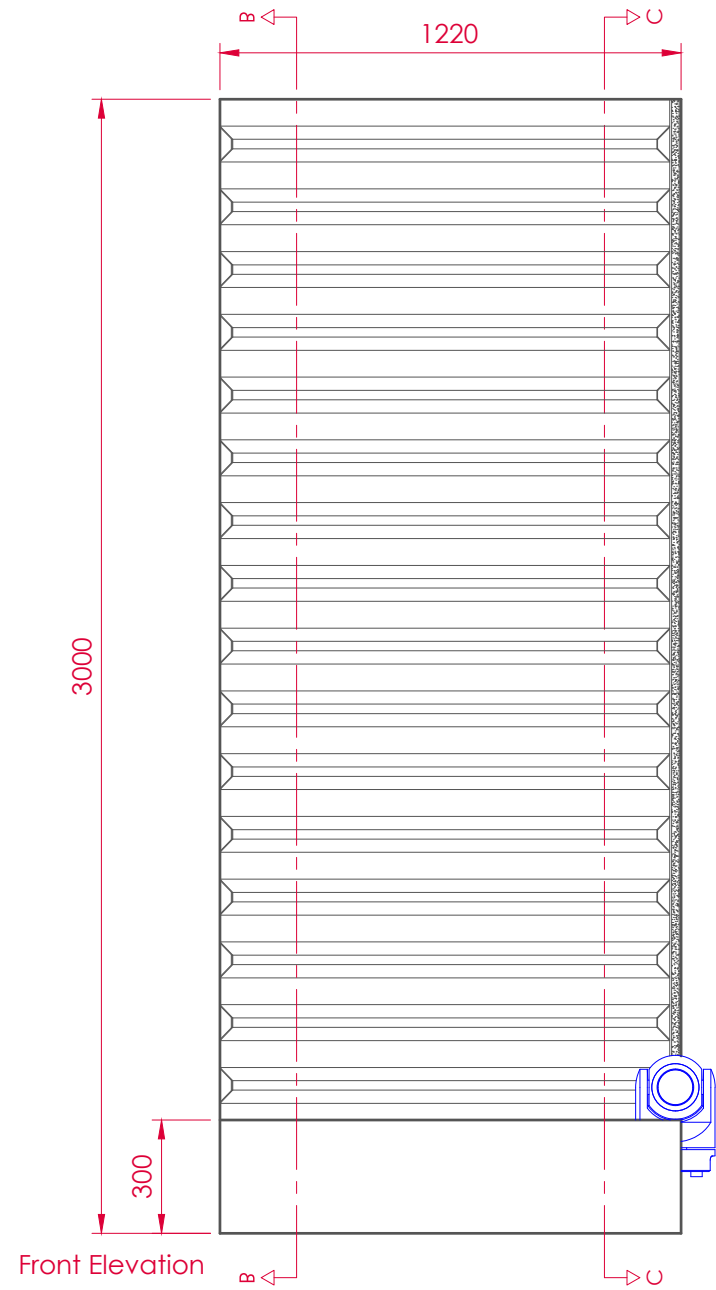

Specsavers

Partners Seminar 2024	show date : 1-2/03/24 drawn : 24/01/24 scale : 1:125 of A3 version : 4
Symphony Hall, ICC Birmingham	
Projection section	

Alan Streluk

© www.alanstreluk.co.uk

Specsavers

Partners Seminar 2024	show date : 1-2/03/24 drawn : 24/01/24 scale : 1:33.33 at A3 version : 4
Symphony Hall, ICC Birmingham	
Gauze Frame Elevations	

Front Elevation

Section C:C

Plan

void at top of adjacent frames to clamp them together

Section B:B

Alan Streluk

© www.alanstreluk.co.uk

Specsavers

Partners Seminar 2024	show date : 1-2/03/24 drawn : 24/01/24 scale : 1:20 at A3 version : 4
Symphony Hall, ICC Birmingham	
Gauze Frame Detail	

6 No. Req.

Frame and groundrow hide colour as RAL 7012
Ribbed sheet: Merlin Grey