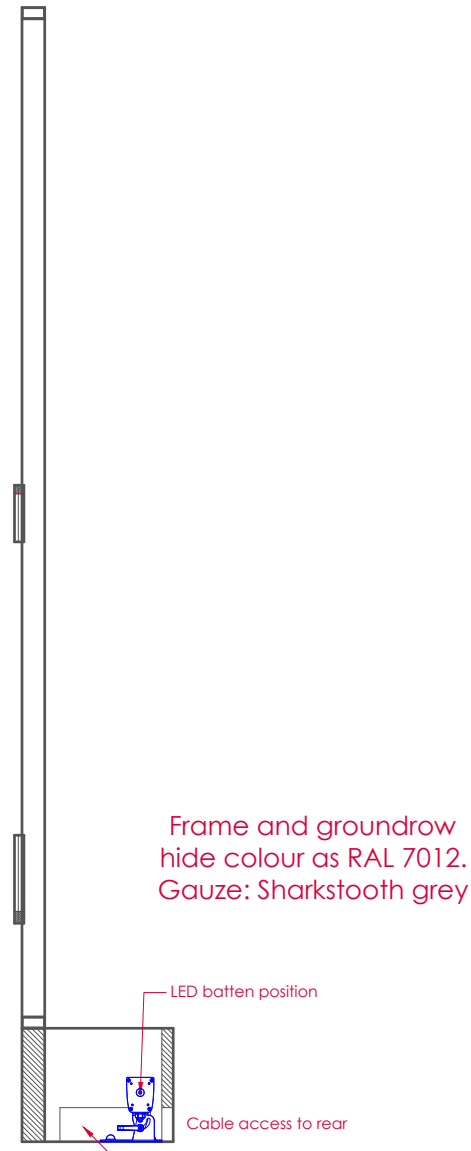

Section C:C

void at top of adjacent frames to clamp them together