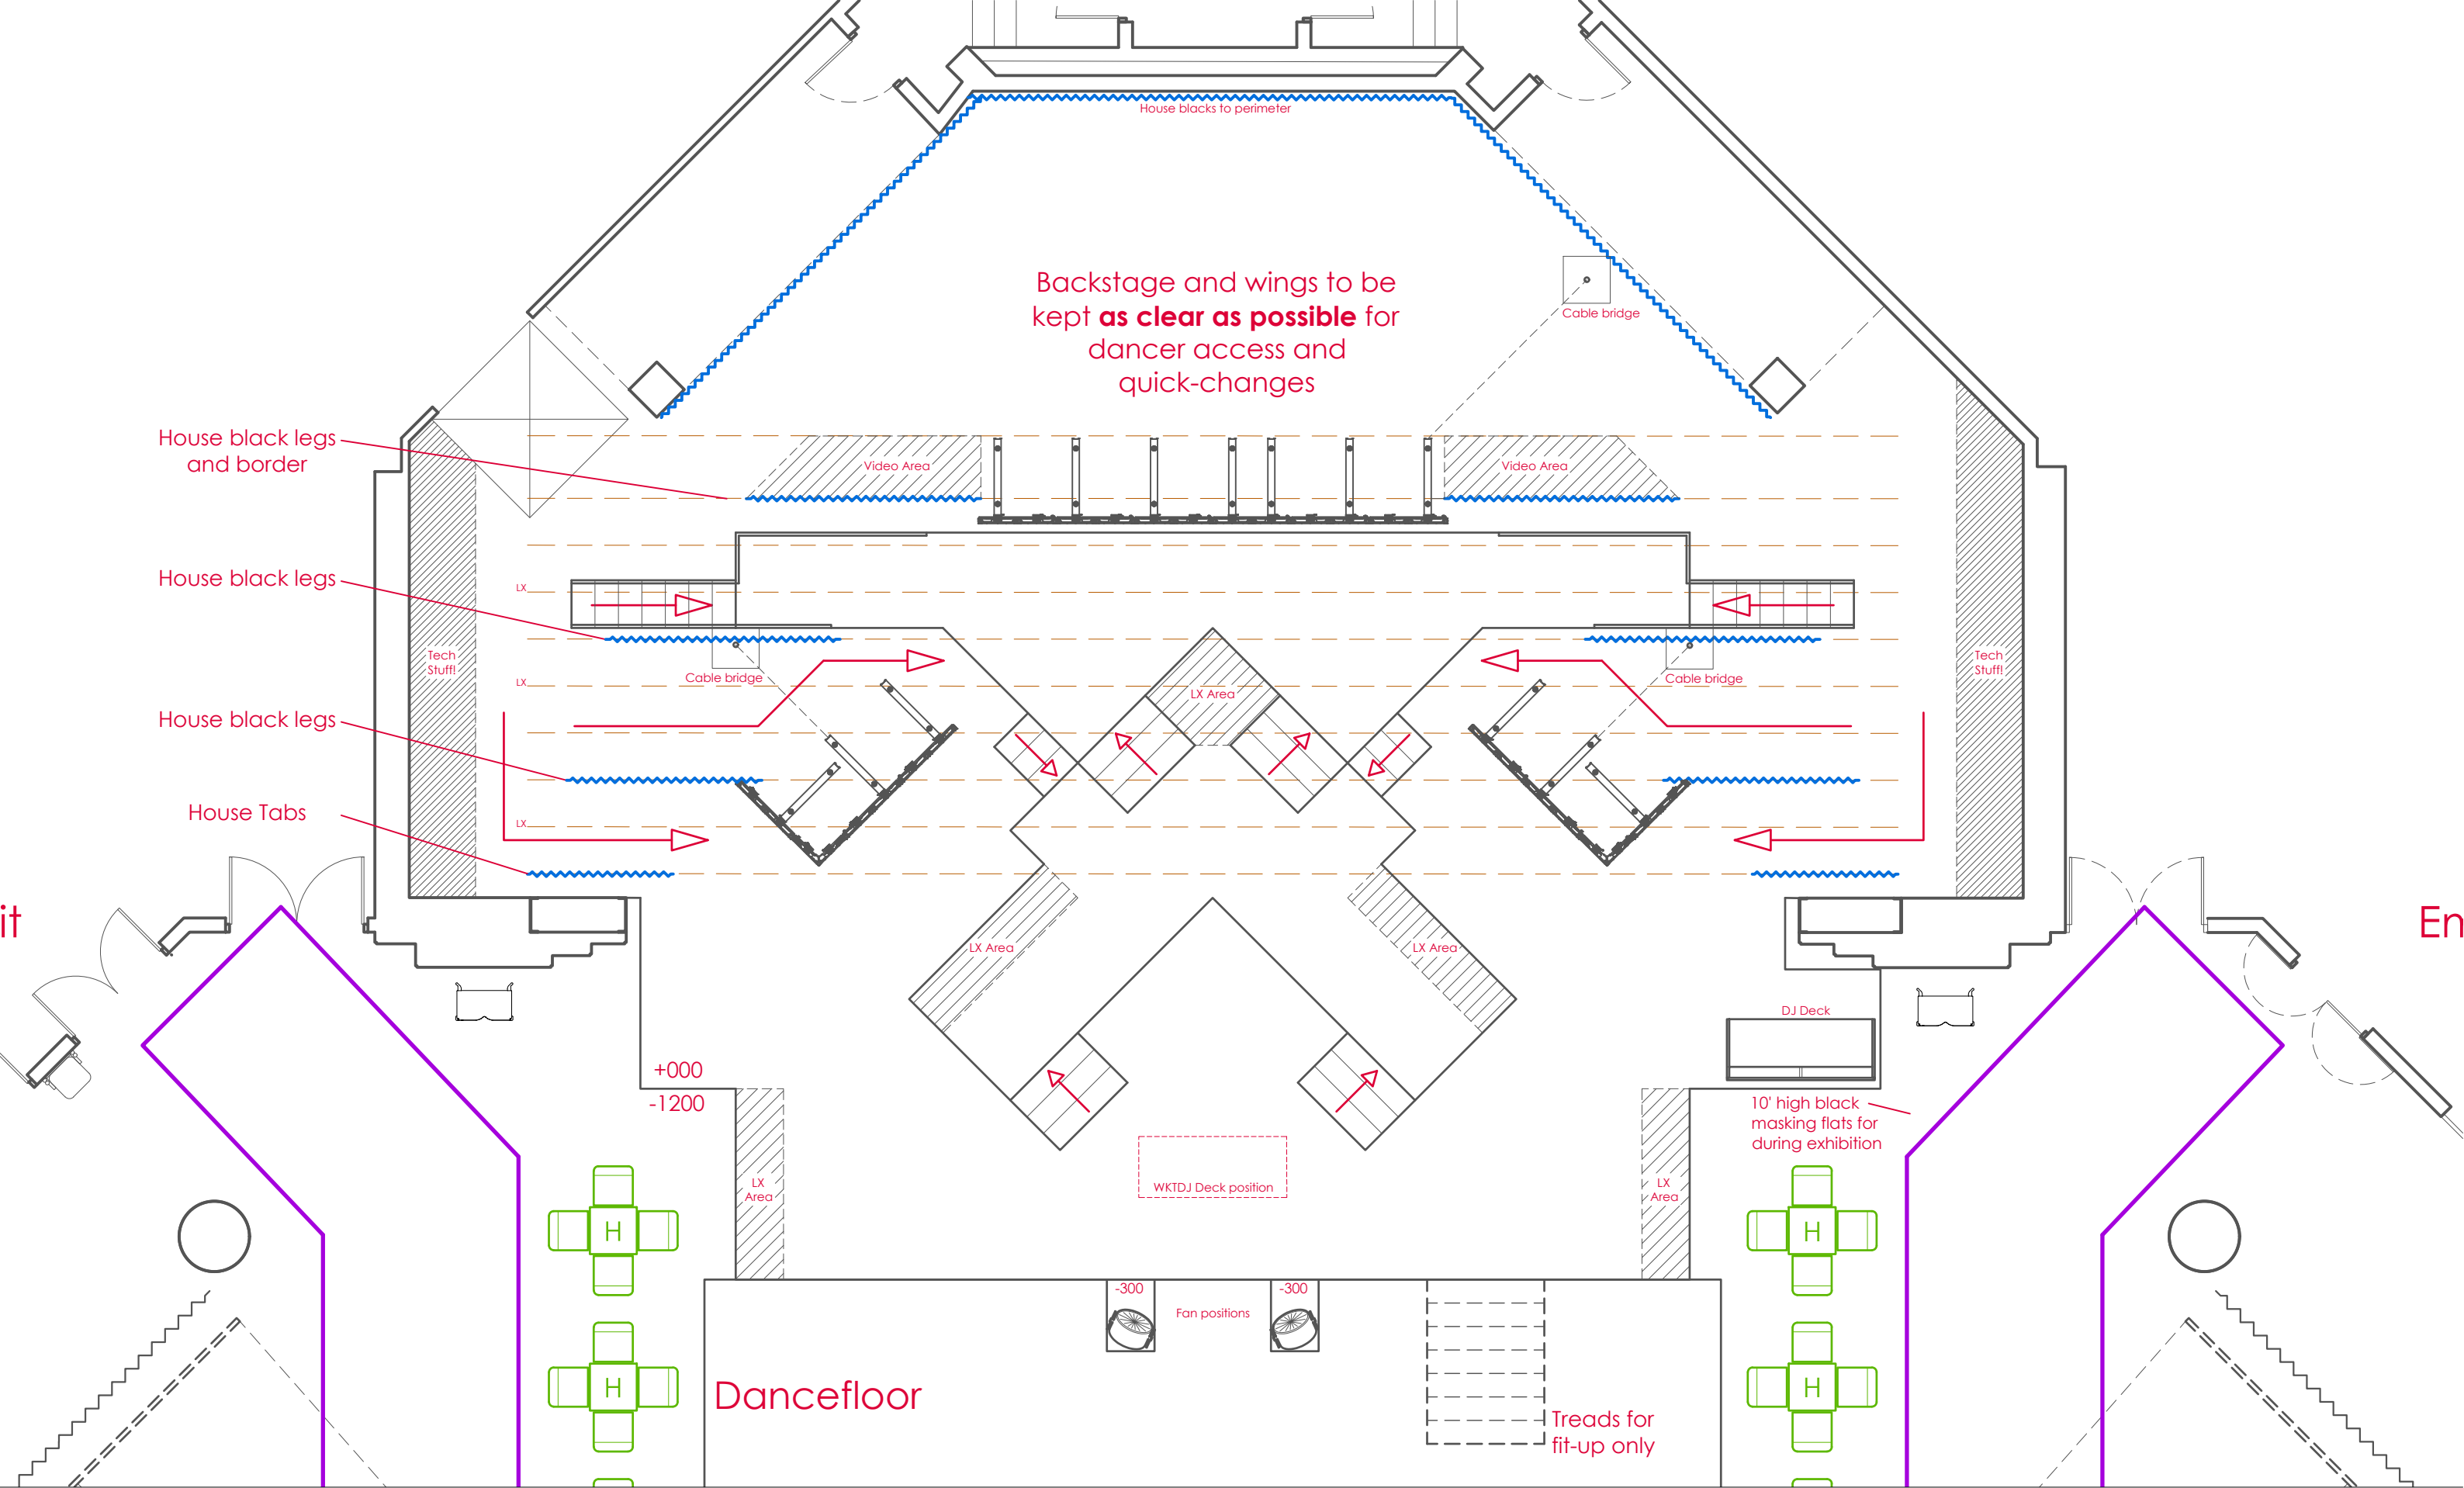

Alan Streluk

© www.alanstreluk.co.uk

Specsavers

Partners Seminar
2024

Hall 3, ICC
Birmingham

Auditorium Plan

show date : 01-02/03/24
drawn : 30/01/24
scale : 1:75 at A3
version : 5