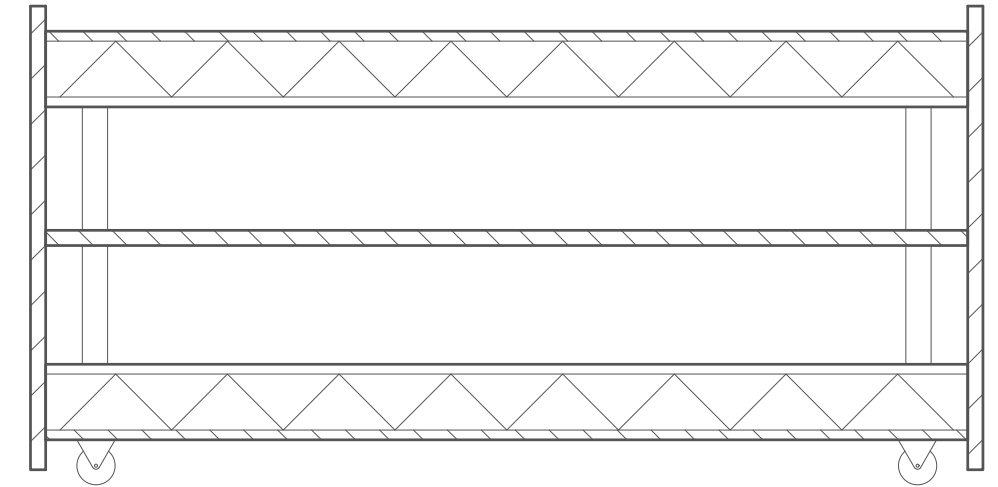

Section B:B