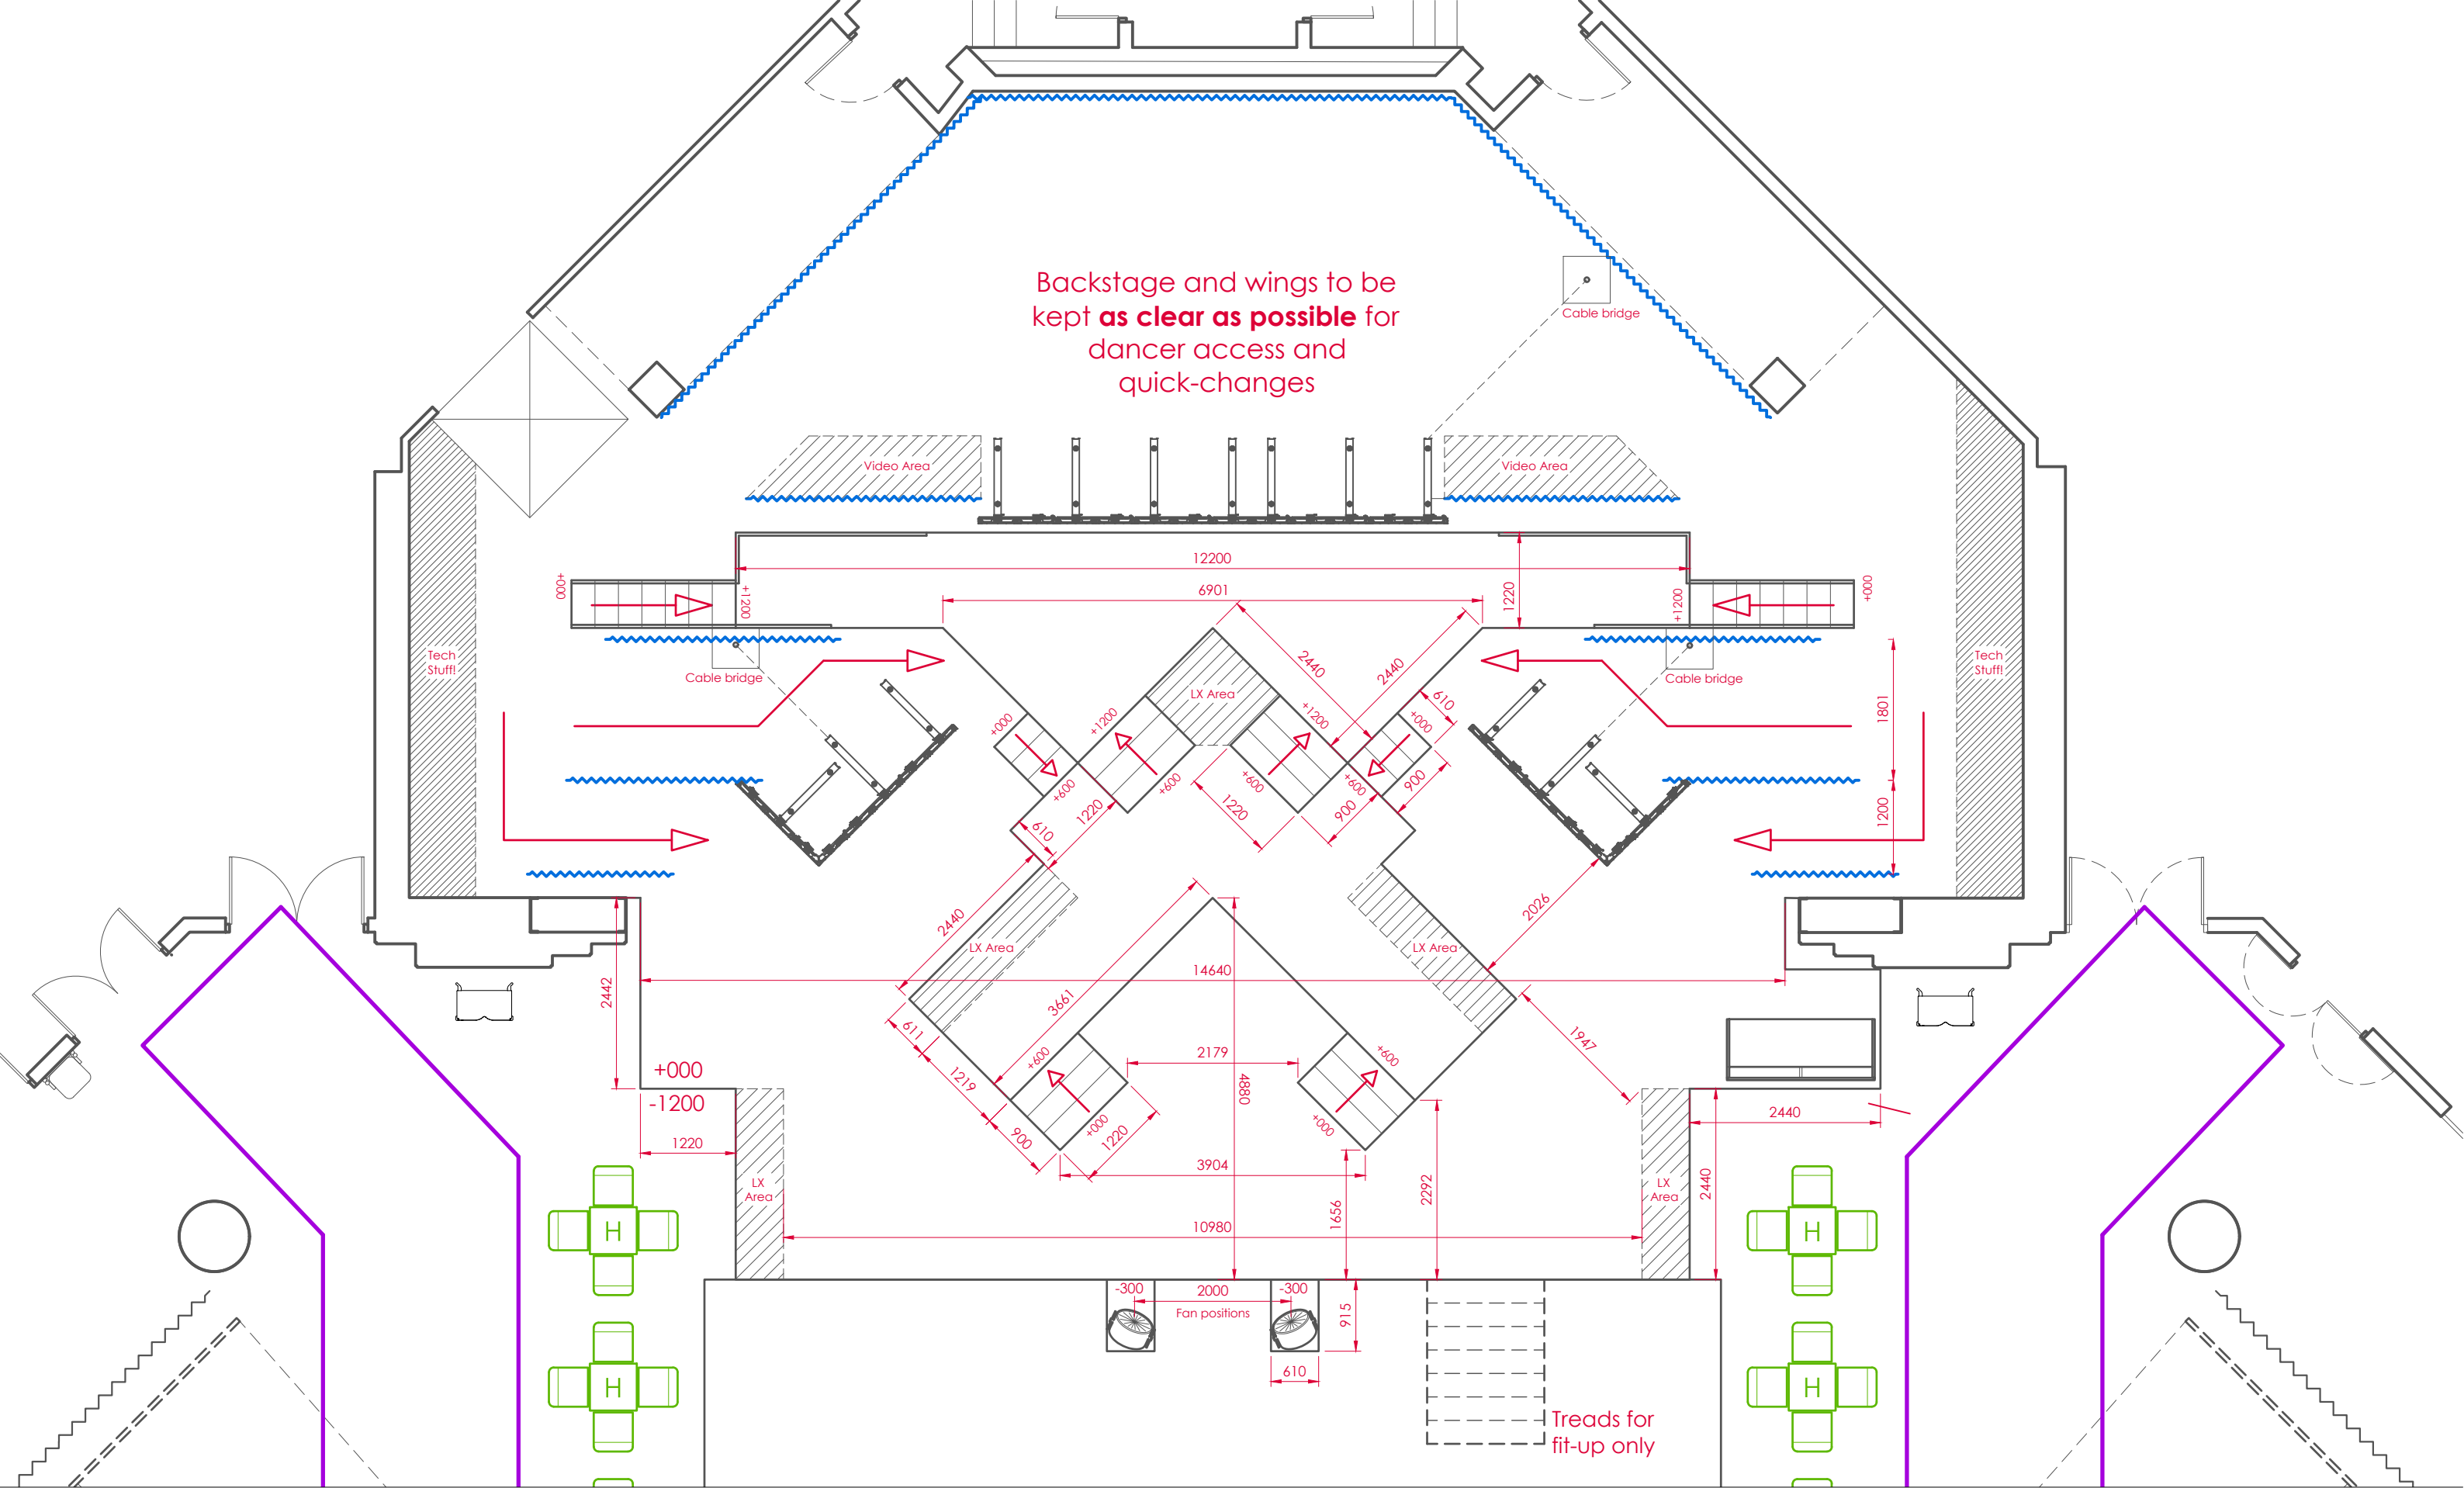

Partners Seminar 2024	show date : 01-02/03/24 drawn : 30/01/24 scale : 1:250 of A3 version : 5
Hall 3, ICC Birmingham	
Party Plan (showing furniture)	

Alan Streluk

© www.alanstreluk.co.uk

Specsavers

Partners Seminar
2024

Hall 3, ICC
Birmingham

Auditorium Plan

show date : 01-02/03/24
drawn : 30/01/24
scale : 1:75 at A3
version : 5

Backstage and wings to be kept **as clear as possible** for dancer access and quick-changes

Alan Streluk

© www.alanstreluk.co.uk

Specsavers

Partners Seminar
2024

Hall 3, ICC
Birmingham

Stage Plan with Dimensions

show date : 01-02/03/24
drawn : 30/01/24
scale : 1:75 at A3
version : 5

FP Screen 5867 x 3300 (16:9)
Throw 46500 Screen base at +3000 (from floor)

1000 x 5000 return LED wall 2500 x 5000 side LED wall 6000 x 5000 Upstage LED wall 2500 x 5000 side LED wall 1000 x 5000 return LED wall

5106
5000

Black felt fascia

A set of stock treads needed only for the fill-up (any width)