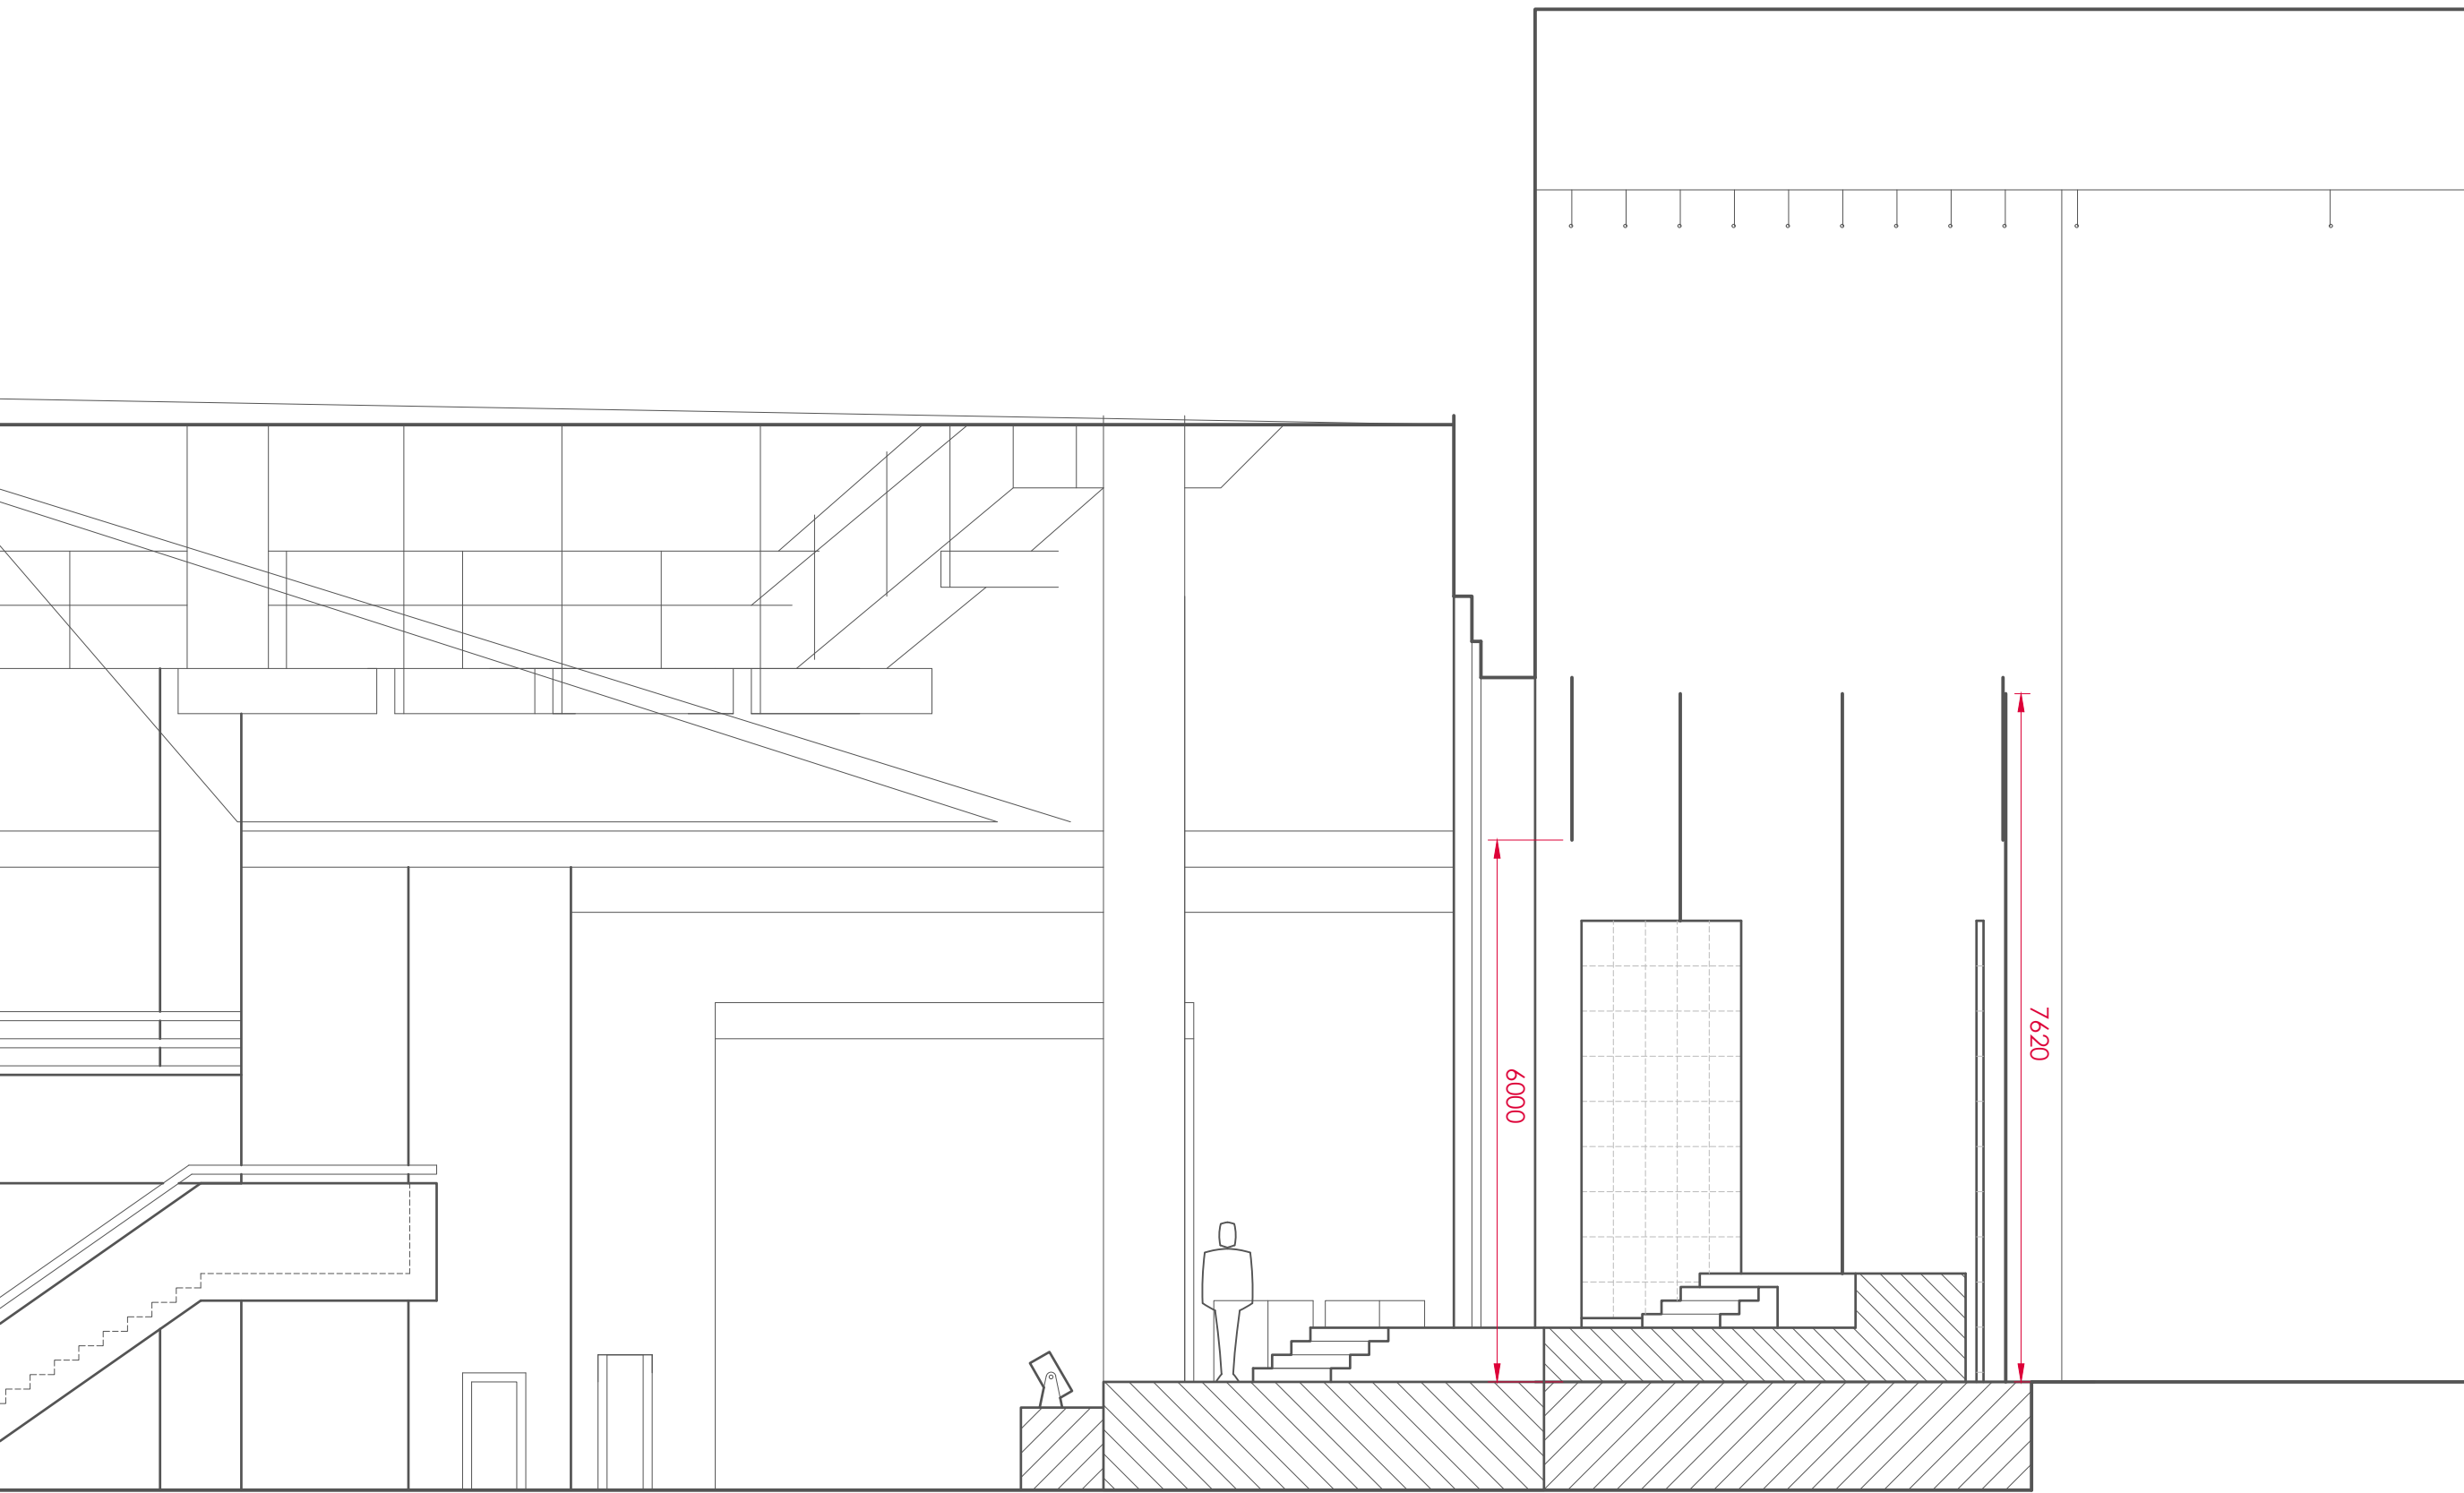

© www.alanstreluk.co.uk

Specsavers

Partners Seminar
2024

Hall 3, ICC
Birmingham

Stage Plan with Dimensions

show date : 01-02/03/24
drawn : 30/01/24
scale : 1:75 at A3
version : 5

FP Screen 5867 x 3300 (16:9)
Throw 46500 Screen base at +3000 (from floor)

1000 x 5000 return LED wall 2500 x 5000 side LED wall 6000 x 5000 Upstage LED wall 2500 x 5000 side LED wall 1000 x 5000 return LED wall

5106
5000

Black felt fascia

A set of stock treads needed only for the fill-up (any width)

Alan Streluk

© www.alanstreluk.co.uk

Specsavers

Partners Seminar 2024	show date : 01-02/03/24 drawn : 30/01/24 scale : 1:100 of A3 version : 5
Hall 3, ICC Birmingham	
Auditorium Elevation	

Alan Streluk

© www.alanstreluk.co.uk

Specsavers

Partners Seminar
2024

Hall 3, ICC
Birmingham

show date : 01-02/03/24

drawn : 30/01/24

scale : 1:75 at A3

version : 5

Simple stage section