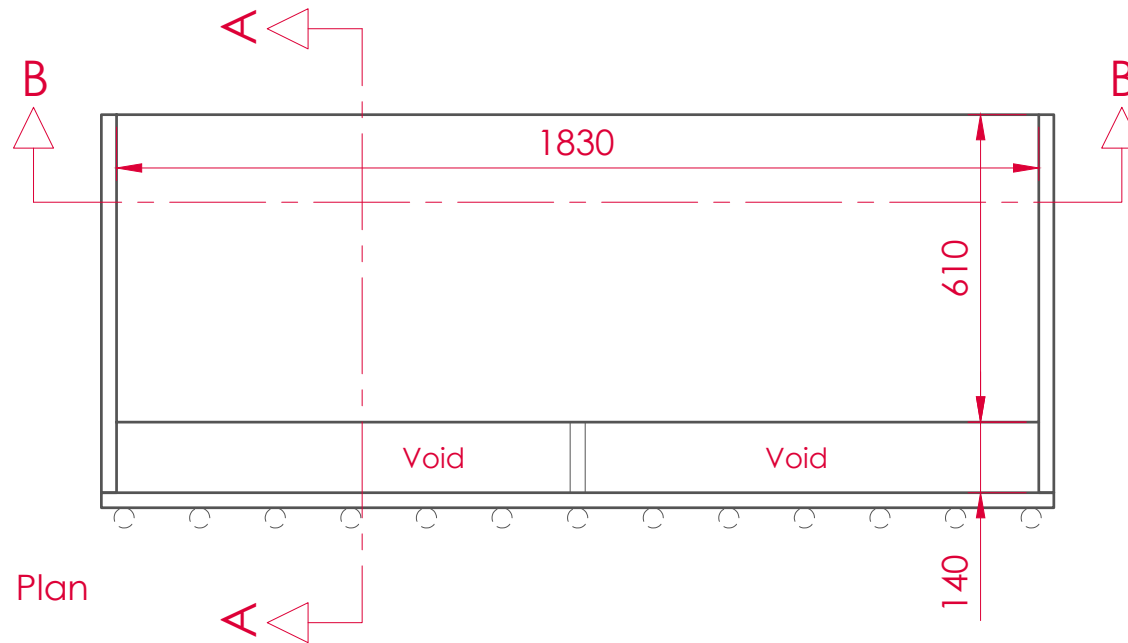

Plan

Alan Streluk

© www.alanstreluk.co.uk

Specsavers

Partners Seminar 2024	show date : 01-02/03/24 drawn : 30/01/24 scale : 1:15 at A3 version : 5
Hall 3, ICC Birmingham	
DJ Riser