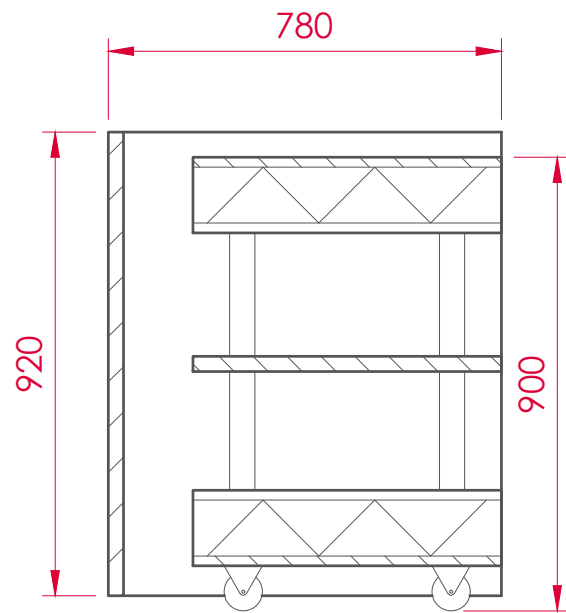

© www.alanstreluk.co.uk

Specsavers

Partners Seminar
2024

Hall 3, ICC
Birmingham

Stage Plan with Dimensions

show date : 01-02/03/24
drawn : 30/01/24
scale : 1:75 at A3
version : 5

FP Screen 5867 x 3300 (16:9)
Throw 46500 Screen base at +3000 (from floor)

Upstage Steedeck rostrum with fascia to deck thickness only. Legs to be visible, but wrapped in black felt

Rolling riser DJ Deck

FP Screen 5867 x 3300 (16:9)
Throw 46500 Screen base at +3000 (from floor)

Specsavers

Partners Seminar
2024

Hall 3, ICC
Birmingham

show date : 01-02/03/24

drawn : 30/01/24

scale : 1:75 at A3

version : 5

Simple stage section

Section A:A

Front Elevation

Section B:B

Plan

Alan Streluk

© www.alanstreluk.co.uk

Specsavers

Partners Seminar 2024	show date : 01-02/03/24 drawn : 30/01/24 scale : 1:15 at A3 version : 5
Hall 3, ICC Birmingham	
DJ Riser	