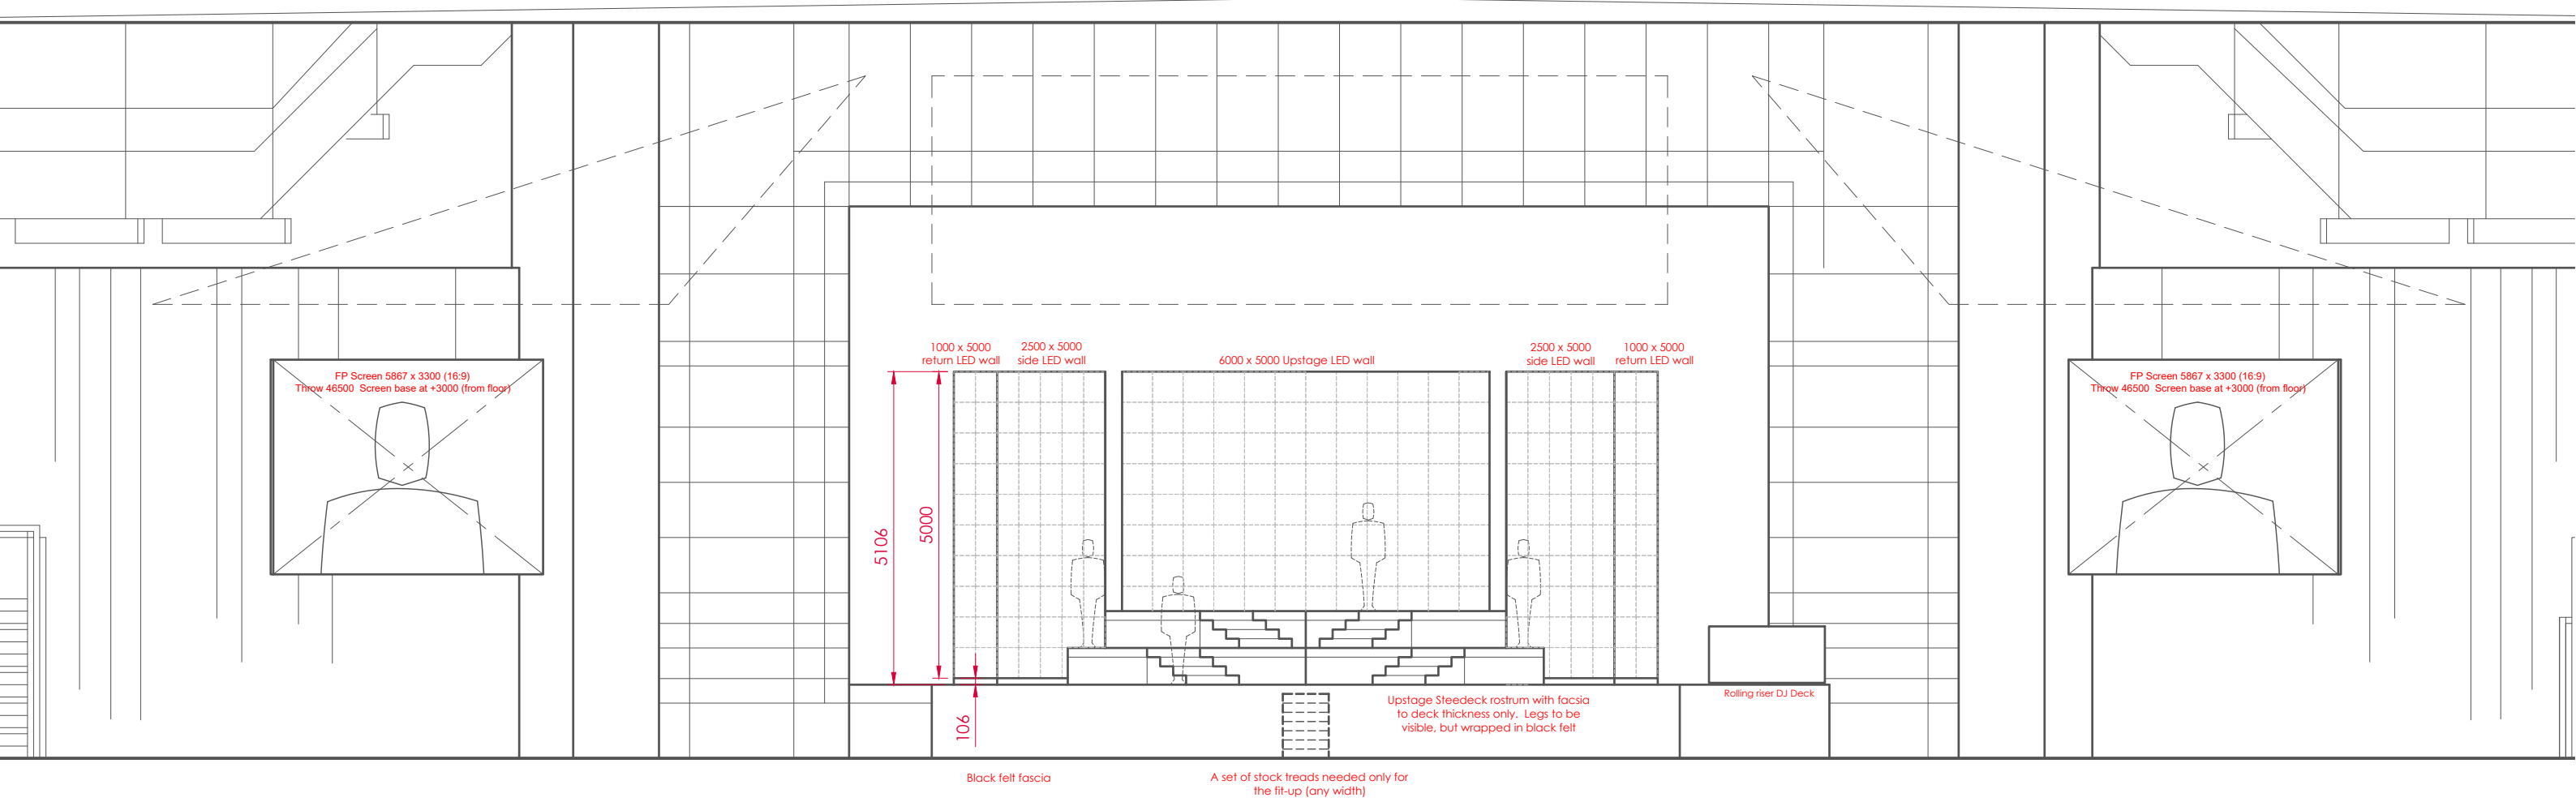

© www.alanstreluk.co.uk

Specsavers

Partners Seminar
2024

Hall 3, ICC
Birmingham

Stage Plan with Dimensions

show date : 01-02/03/24
drawn : 30/01/24
scale : 1:75 at A3
version : 5

FP Screen 5867 x 3300 (16:9)
Throw 46500 Screen base at +3000 (from floor)