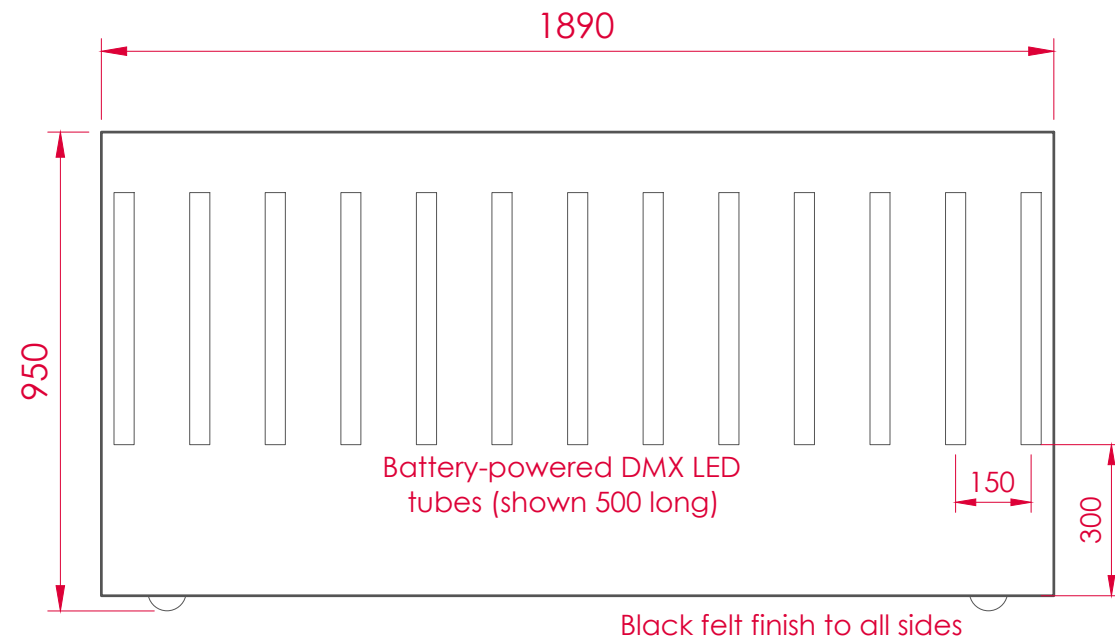

Front Elevation